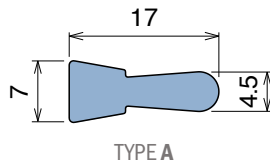

131

Profilo guida bottiglia / Plastic rail for bottle guide / Flaschenführungs Profil

Delivery: **Easy** **Standard**