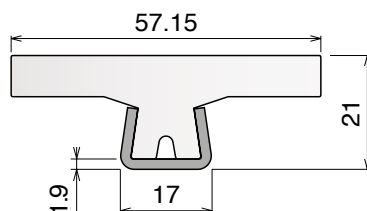

Stainless steel profile thickness: 1,9 mm