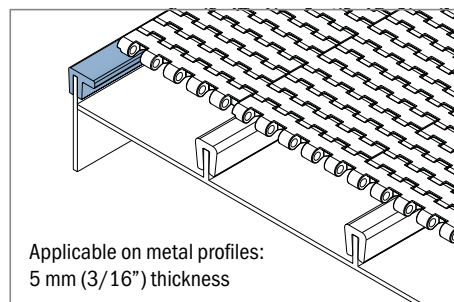

Generally used with sideflex belt.

Example of application

1008

Copri profilo / Bar cap / Abdeckprofil

Delivery: **Easy** **Standard** Fit on 5 mm (3/16")

Article-Nr.	Material	Availability	Supply
100803BC	BluLub	Stock item	3 m bars
100803B	BluLub	On request	6 m bars
100803C	Ti-White	Stock item	3 m bars
100803	Ti-White	Stock item	6 m bars
100805C	Blue	On request	3 m bars
100805	Blue	On request	6 m bars