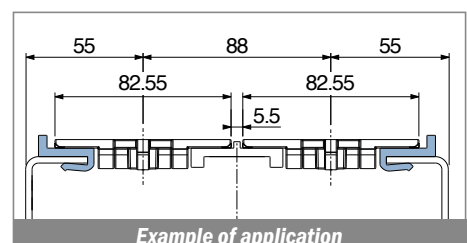

Article-Nr.	Material	Availability	Supply
17902BC	BluLub	On request	3 m bars
17902B	BluLub	On request	6 m bars
17902B-60	BluLub	Stock item	60 m coils
17902WC	Ti-White	On request	3 m bars
17902W	Ti-White	On request	6 m bars
17902W-60	Ti-White	On request	60 m coils
17901C	Black	Stock item	3 m bars
17901	Black	On request	6 m bars
17901BC	Blue	On request	3 m bars
17901B	Blue	On request	6 m bars
17901B-60	Blue	On request	60 m coils
17902C	Green	Stock item	3 m bars
17902	Green	On request	6 m bars
17902-60	Green	Stock item	60 m coils