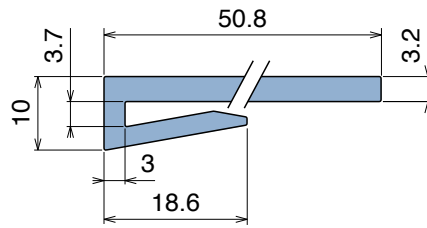

1029

Profilo "J" / J-Profile / J-Profil

Delivery: **Easy** **Standard** Fit on 3 mm (1/8")