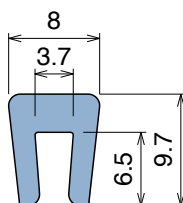

1003 Copri profilo / Bar cap / Abdeckprofil

Delivery: **Easy** **Standard** Fit on 3 mm (1/8")