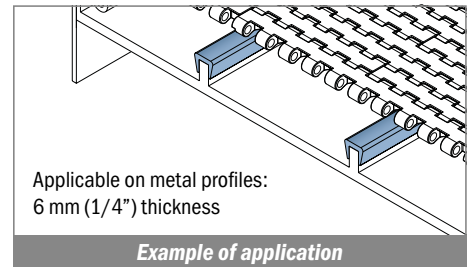

1010

Copri profilo / Bar cap / Abdeckprofil

Delivery: **Easy** **Standard** Fit on 6 mm (1/4")

Article-Nr.	Material	Availability	Supply
101000B-30	BluLub	On request	30 m coils
101003-30	Ti-White	Stock item	30 m coils
101005-30	Blue	On request	30 m coils