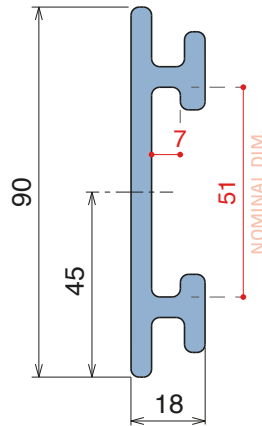

Plate
60 x 6 mm

Part 345
pag 477

Option of application - Plate

1057/1077

Guida laterale / Side guide / Seitenführung

Delivery: **Easy** **Standard** Fit on 50 x 6 mm

Article-Nr.	Material	Availability	Supply
105720BLC	BluLub	Stock item	3 m bars
105721C	Black	On request	3 m bars
105725C	Blue	On request	3 m bars
105724C	Grey	On request	3 m bars