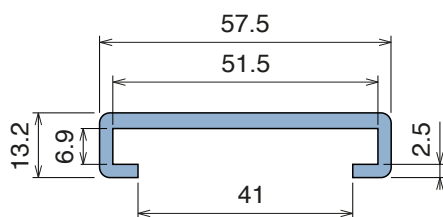

1042

Profilo "C" / C-Profile / C-Profil

Delivery: **Easy** **Standard** Fit on 50 x 6 mm