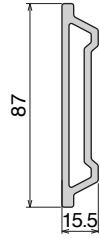

Pag 400

1057
Fit on mm
50 x 6