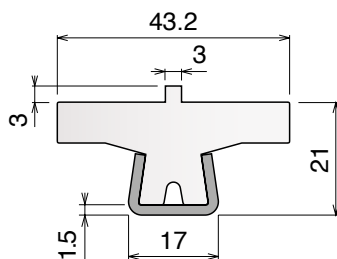

142 Guida conica / Guide rail / Konische Führung

Stainless steel profile thickness: 1,5 mm