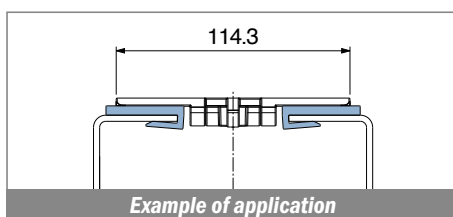

1026

Profilo "J" / J-Profile / J-Profil

Delivery: **Easy** **Standard** Fit on 3 mm (1/8")

North America STANDARD

Article-Nr.	Material	Availability	Supply
102600BC	BluLub	On request	3 m bars
102600B	BluLub	On request	6 m bars
102600B-30	BluLub	On request	30 m coils
102603C	Ti-White	Stock item	3 m bars
102603	Ti-White	On request	6 m bars
102603-30	Ti-White	On request	30 m coils
102605C	Blue	On request	3 m bars
102605	Blue	On request	6 m bars
102605-30	Blue	On request	30 m coils