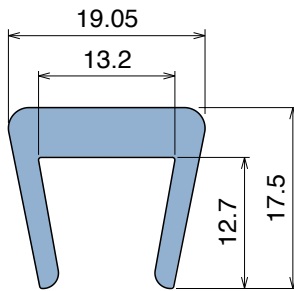

1012 Copri profilo / Bar cap / Abdeckprofil

Delivery: **Easy** **Standard** Fit on 12/13 mm (1/2")