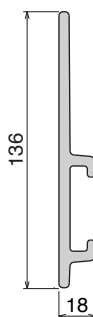

Pag 395

189
Fit on mm
40 x 8