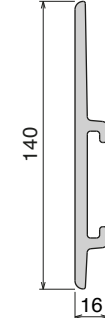

C-Profile

See product page for specific details and materials available.

1041 Fit on 25 x 5 mm

Pag 374

1082 Fit on 38,1 x 6,35 mm

Pag 374

1044 Fit on 38,1 x 12,7 mm

Pag 374

Pag 390

Pag 390

1052 Fit on 38,1 x 50,8 mm

Pag 391

180 Fit on 30,5 x 46 mm

Pag 391

Side guide rail USED WITH PLATE

See product page for specific details and materials available.

189
Fit on mm
50 x 6

Pag 398

189 Label saver
Fit on mm
50 x 6

Pag 398/399

1096
Fit on mm
50 x 5

Pag 399

Side guide rail USED WITH PLATE AND CLAMP See product page for specific details and materials available.