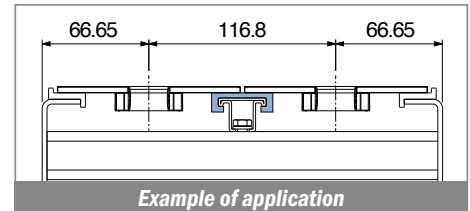

1041

Profilo "C" / C-Profile / C-Profil

Delivery: **Easy** **Standard** Fit on 25 x 5 mm

North America STANDARD

Article-Nr.	Material	Availability	Supply
104100BC	BluLub	On request	3 m bars
104100B	BluLub	On request	6 m bars
104103C	Ti-White	Stock item	3 m bars
104103	Ti-White	On request	6 m bars
104105C	Blue	On request	3 m bars
104105	Blue	On request	6 m bars
104102C	Green	On request	3 m bars
104102	Green	On request	6 m bars