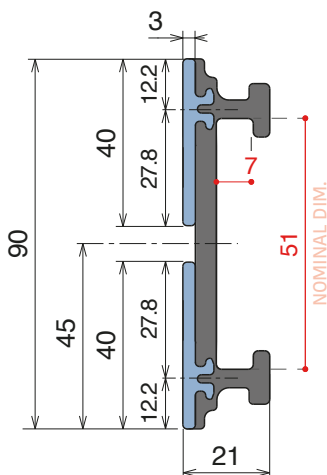

VERSION B - Label saver 4 cm

Article-Nr.	Version	Material	Availability	Supply
107822	A	Black+ BluLub	On request	3 m bars
107823	B	Black+ BluLub	On request	3 m bars

Base profile	
Art-Nr.	Supply
107890	3 m bars

Label saver 2 cm	
Art-Nr.	Supply
18987	30 m coils

Label saver 4 cm	
Art-Nr.	Supply
18988	30 m coils

Label saver 2 cm and 4 cm can also be combined together to obtain different version.

Single components

Easy Bendable

For the grooved version, just add "S" to the related Article Nr.