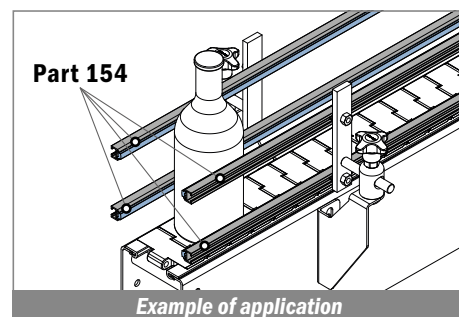

Article-Nr.	Material	Availability	Supply
15401BC	BluLub	Stock item	3 m bars
15401B	BluLub	On request	6 m bars
15401C	Ti-White	On request	3 m bars
15401	Ti-White	On request	6 m bars
15405C	Blue	On request	3 m bars
15405	Blue	On request	6 m bars
15402C	Green	On request	3 m bars
15402	Green	On request	6 m bars

Only plastic profile

Article-Nr.	Material	Availability	Supply
15451B-30	BluLub	On request	30 m coils
15451-30	Ti-White	On request	30 m coils
15455-30	Blue	On request	30 m coils
15452-30	Green	On request	30 m coils