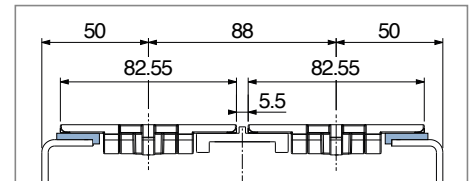

Article-Nr.	Material	Availability	Supply
17504	BluLub	On request	60 m coils
17503	Ti-White	On request	60 m coils
17501	Black	Stock item	60 m coils
17505	Blue	On request	60 m coils
17502	Green	Stock item	60 m coils

Example of application