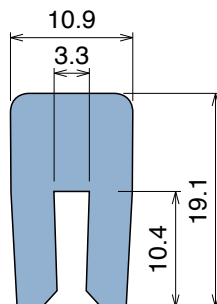

NEW 1084

Copri profilo / Bar cap / Abdeckprofil

Fit on 3 mm (1/8")