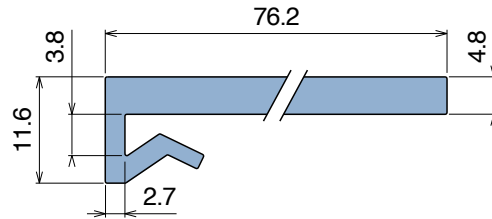

1034

Profilo "J" / J-Profile / J-Profil

Delivery: **Easy** **Standard** Fit on 3 mm (1/8")