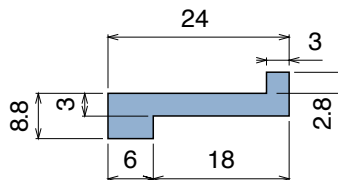

176 Profilo "Z" / Z-Profile / Z-Profil

Delivery: **Easy** **Standard**