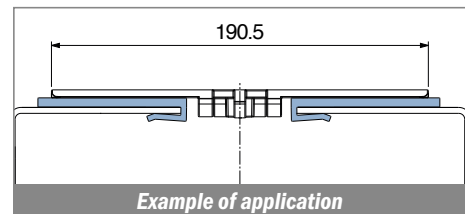

1035

Profilo "J" / J-Profile / J-Profil

Delivery: **Easy** **Standard** Fit on 3 mm (1/8")

North America STANDARD

Article-Nr.	Material	Availability	Supply
103500BC	BluLub	On request	3 m bars
103500B	BluLub	On request	6 m bars
103503C	Ti-White	Stock item	3 m bars
103503	Ti-White	On request	6 m bars
103505C	Blue	On request	3 m bars
103505	Blue	On request	6 m bars