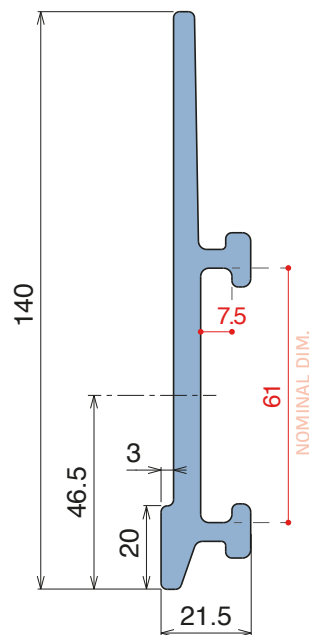

189 Guida laterale con salva etichetta / Side guide with lable saver / Seitenführung mit Etikettenschutz

Delivery: **Easy** **Standard** Fit on 60 x 6 mm