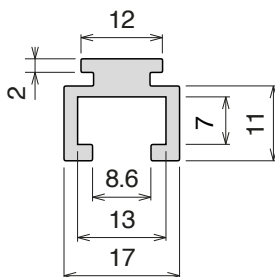

165 Guida in alluminio / Aluminum guide / Aluminium profil

Delivery: **Easy** **Standard**