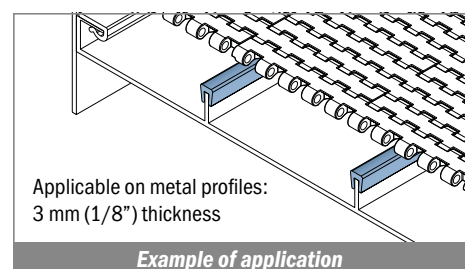

1003 Copri profilo / Bar cap / Abdeckprofil

Delivery: **Easy** **Standard** Fit on 3 mm (1/8")

Article-Nr.	Material	Availability	Supply
100300B-30	BluLub	Stock item	30 m coils
100303-30	Ti-White	Stock item	30 m coils
100305-30	Blue	On request	30 m coils