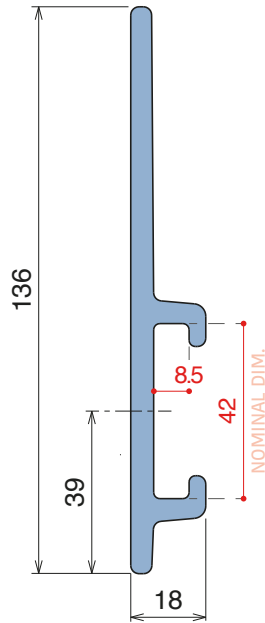

Plate
50 x 6 mm

Option of application - Plate

Part 159
Pag 410

Option of application - Guide

189 Guida laterale / Side guide / Seitenführung

Delivery: **Easy** **Standard** Fit on 40 x 8 mm

Article-Nr.	Material	Availability	Supply
18912BC	BluLub	Stock item	3 m bars
18912BLC	Blue	On request	3 m bars
18916C	Grey	On request	3 m bars