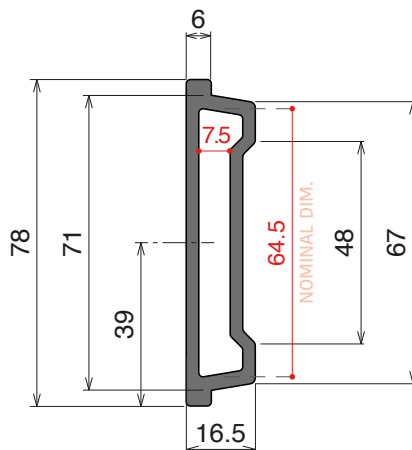

135 Guida laterale / Side guide / Seitenführung

Delivery: **Easy** **Standard** Fit on 60 x 6 mm

Article-Nr.	Material	Availability	Supply
13501C	Black	Stock item	3 m bars
13501	Black	Stock item	6 m bars
13502C	Blue RAL 5012	Stock item	3 m bars
13502	Blue RAL 5012	Stock item	6 m bars

Plate
60 x 6 mm

Part 3310
pag 477

Option of application - Plate