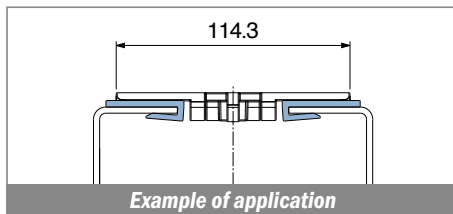

1025

Profilo "J" / J-Profile / J-Profil

Delivery: **Easy** **Standard** Fit on 3 mm (1/8")

North America STANDARD

Article-Nr.	Material	Availability	Supply
102500BC	BluLub	On request	3 m bars
102500B	BluLub	On request	6 m bars
102500B-30	BluLub	On request	30 m coils
102503C	Ti-White	Stock item	3 m bars
102503	Ti-White	On request	6 m bars
102503-30	Ti-White	Stock item	30 m coils
102501C	Black	On request	3 m bars
102501	Black	On request	6 m bars
102501-30	Black	On request	30 m coils
102505C	Blue	On request	3 m bars
102505	Blue	On request	6 m bars
102505-30	Blue	On request	30 m coils
102502C	Green	On request	3 m bars
102502	Green	On request	6 m bars
102502-30	Green	On request	30 m coils