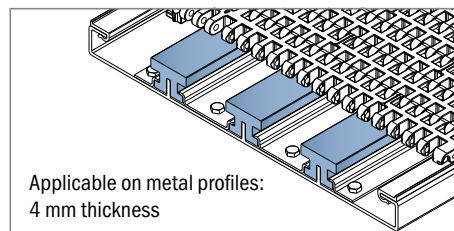

Article-Nr.	Material	Availability	Supply
109504C	BluLub	On request	3 m bars
109503C	Ti-White	On request	3 m bars
109501C	Blue	On request	3 m bars

Applicable on metal profiles:
4 mm thickness
Can be also used with chains.

Example of application