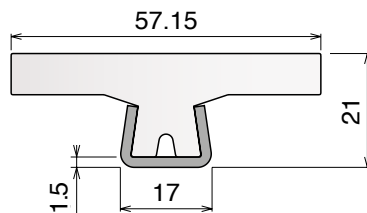

141 Guida conica / Guide rail / Konische Führung

Delivery: **Easy** **Standard**

Stainless steel profile thickness: 1,5 mm