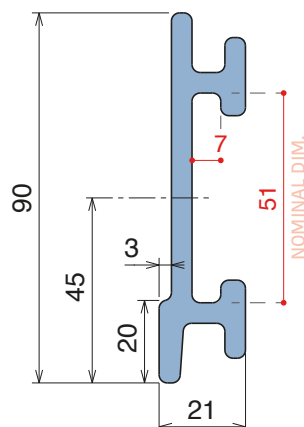

Guida laterale con salva etichetta

Side guide with lable saver / Seitenführung mit Etikettenschutz

Article-Nr.	Material	Availability	Supply
107720BLC	BluLub	Stock item	3 m bars
107721C	Black	On request	3 m bars
107725C	Blue	On request	3 m bars
107724C	Grey	On request	3 m bars

Plate

50 x 6 mm

Valid also for **RS** versions

Option of application - Plate

Part 159

Pag 410

Valid also for **RS** versions

Part 3311
pag 477

Option of application - Guide

Easy Bendable

For the grooved version, just add "-S" to the related Article Nr.