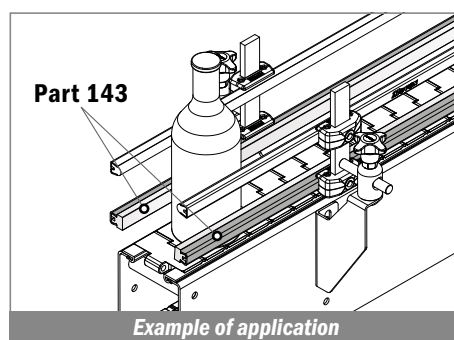

143 Guida conica / Guide rail / Konische Führung

Delivery: **Easy** Standard

Stainless steel profile thickness: 1,5 mm

Stainless steel profile thickness: 1,9 mm

Article-Nr.	Material	Availability	Supply
14300BC	BluLub	On request	3 m bars
14301C	Ti-White	On request	3 m bars
14305C	Blue	On request	3 m bars