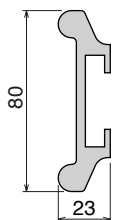

Pag 394

183
Fit on mm
40 x 8

Pag 394

158
Fit on mm
50 x 6