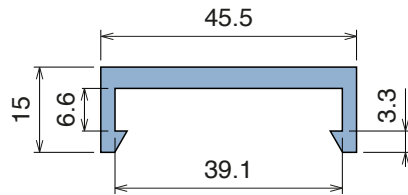

1053

Profilo "C" / C-Profile / C-Profil

Delivery: **Easy** **Standard** Fit on 38.1 x 6.35 mm

North America STANDARD