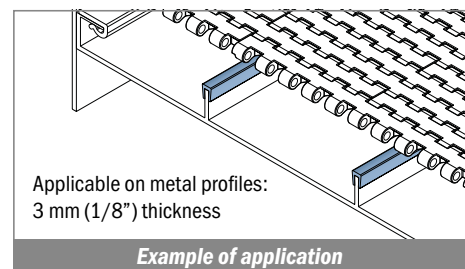

1002 Copri profilo / Bar cap / Abdeckprofil

Delivery: **Easy** **Standard** Fit on 3 mm (1/8")

Article-Nr.	Material	Availability	Supply
100200B-30	BluLub	Stock item	30 m coils
100203-30	Ti-White	Stock item	30 m coils
100205-30	Blue	On request	30 m coils