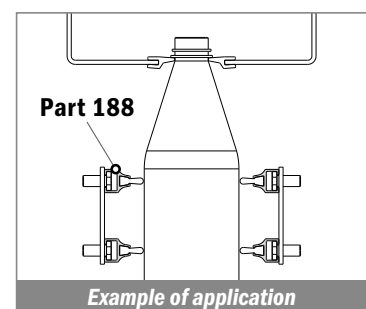

Article-Nr.	Availability	Supply
18801C	Stock item	3 m bars
18801	Stock item	6 m bars