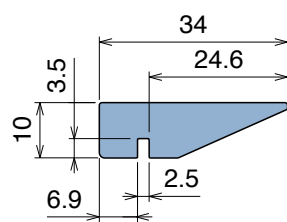

169

Guida collo / Neck guide / Nackenführung

Delivery: **Easy** **Standard** Fit on 2,5 mm