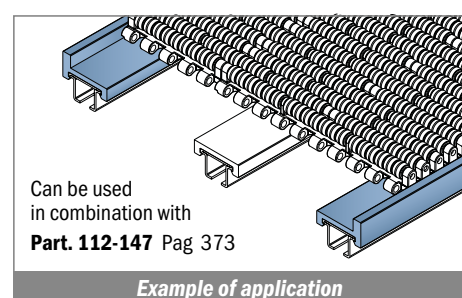

Article-Nr.	Material	Availability	Supply
15601BC	<i>BluLub</i>	On request	3 m bars
15601B	<i>BluLub</i>	On request	6 m bars
15603C	<i>Ti-White</i>	On request	3 m bars
15603	<i>Ti-White</i>	On request	6 m bars
15601C	Black	Stock item	3 m bars
15601	Black	On request	6 m bars
15605C	Blue	On request	3 m bars
15605	Blue	On request	6 m bars
15602C	Green	Stock item	3 m bars
15602	Green	On request	6 m bars

Article-Nr.	Material	Availability	Supply
15699BC	<i>BluLub</i>	Stock item	3 m bars
15699WC	<i>Ti-White</i>	On request	3 m bars
15699NC	Black	On request	3 m bars
15694C	Blue	On request	3 m bars
15699C	Green	Stock item	3 m bars