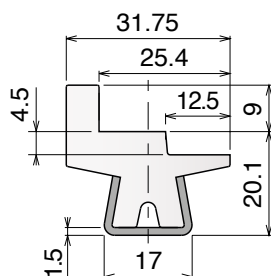

NEW 126 Guida conica / Guide rail / Konische Führung

Stainless steel profile thickness: 1,5 mm