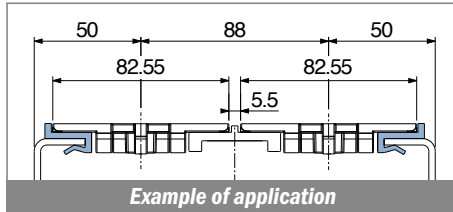

1024-1025-1026

Guide estruse / Extruded profiles / Extrudiertes Profil

1024

Profilo "J" / J-Profile / J-Profil

Delivery: **Easy** **Standard** Fit on 3 mm (1/8")

North America STANDARD

Article-Nr.	Material	Availability	Supply
102400BC	BluLub	On request	3 m bars
102400B	BluLub	On request	6 m bars
102400B-30	BluLub	On request	30 m coils
102403C	Ti-White	Stock item	3 m bars
102403	Ti-White	On request	6 m bars
102403-30	Ti-White	Stock item	30 m coils
102401C	Black	On request	3 m bars
102401	Black	On request	6 m bars
102401-30	Black	On request	30 m coils
102405C	Blue	On request	3 m bars
102405	Blue	On request	6 m bars
102405-30	Blue	On request	30 m coils
102402C	Green	Stock item	3 m bars
102402	Green	Stock item	6 m bars
102402-30	Green	On request	30 m coils