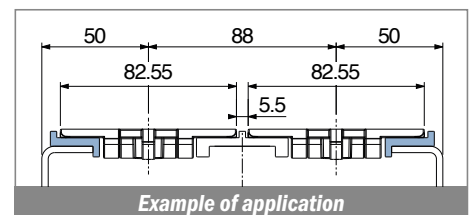

Article-Nr.	Material	Availability	Supply
17604	BluLub	On request	60 m coils
17603	Ti-White	On request	60 m coils
17601	Black	On request	60 m coils
17605	Blue	On request	60 m coils
17602	Green	Stock item	60 m coils