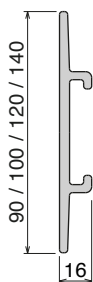

Pag 389

1011
Fit on 10 mm

Pag 389

1013
Fit on 10 mm

Pag 389

1012
Fit on 12/13 mm

Pag 390

181 Fit on 25,4 x 25,4 mm

Pag 390

Pag 390

1052 Fit on 38,1 x 50,8 mm

Pag 391

180 Fit on 30,5 x 46 mm

Pag 391

Side guide rail USED WITH PLATE

See product page for specific details and materials available.

1064
Fit on mm
55 x 4

Pag 394

183
Fit on mm
40 x 8

Pag 394

158
Fit on mm
50 x 6

Pag 395

194 Label saver
Fit on mm
50 x 6

Pag 395

189
Fit on mm
50 x 6

Pag 398

189 Label saver
Fit on mm
50 x 6

Pag 398/399

1096
Fit on mm
50 x 5

Pag 399

Side guide rail USED WITH PLATE AND CLAMP See product page for specific details and materials available.