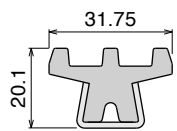

Guide rail

See product page for specific details and materials available. | Assembled with stainless steel profile AISI 304.

119

Pag 411

121

Pag 412

120

Pag 413

152

Pag 413

1067

Pag 414

143

Pag 414

122

Pag 415

123

Pag 415

140

Pag 416

146

Pag 416

124

Pag 417

141

Pag 417

142

Pag 418

125

Pag 418

144

Pag 419

184

Pag 419

145

Pag 420

1087

Pag 420

191

Pag 421

126

Pag 421

127

Pag 421

128

Pag 422

129

Pag 422

Bending machines and rollers

See product page for specific details.

198

Pag 423

199

Pag 423

151

Pag 424/425