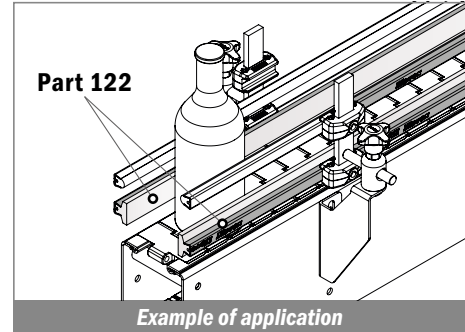

Article-Nr.	Material	Availability	Supply
12200BC	BluLub	On request	3 m bars
12201C	Ti-White	Stock item	3 m bars
12205C	Blue	On request	3 m bars