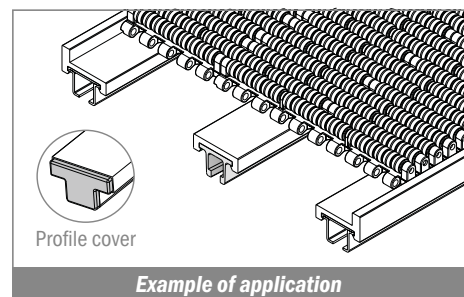

Article-Nr.	Material	Availability	Supply	Profile cover
14701C	Aluminum	Stock item	3 m bars	301402
14701	Aluminum	Stock item	6 m bars	301402