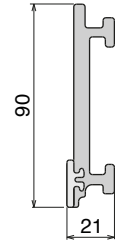

Pag 404

1078 RS
Fit on mm
60 x 6