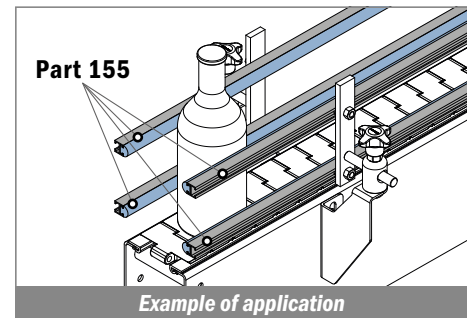

Only plastic profile

Article-Nr.	Material	Availability	Supply
15550B-30	<i>BluLub</i>	On request	30 m coils
15553-30	<i>Ti-White</i>	On request	30 m coils
15555-30	Blue	On request	30 m coils
15551-30	Green	On request	30 m coils