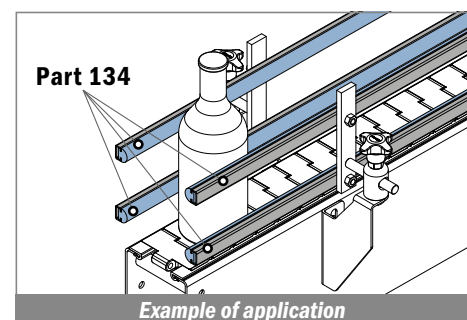

Only plastic profile

Article-Nr.	Material	Availability	Supply
13450B-30	<i>BluLub</i>	On request	30 m coils
13453-30	<i>Ti-White</i>	On request	30 m coils
13455-30	Blue	On request	30 m coils
13451-30	Green	On request	30 m coils