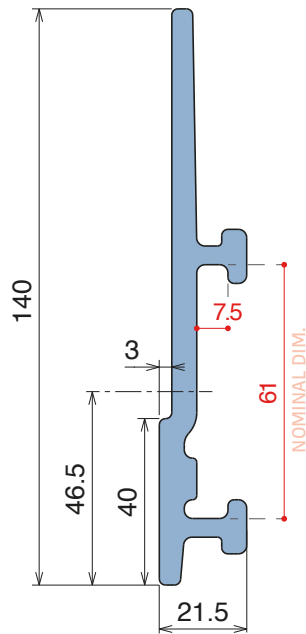

Guida laterale con salva etichetta

Side guide with lable saver / Seitenführung mit Etikettenschutz

Article-Nr.	Material	Availability	Supply
18930BC	BluLub	Stock item	3 m bars
18935C	Blue	On request	3 m bars
18934C	Grey	Stock item	3 m bars

Plate
60 x 6 mm

Valid also for
RS versions

Part 3311
pag 477

Option of application - Plate

Part 1089
Pag 410

Valid also for
RS versions

Part 3311
pag 477

Option of application - Guide

NEW 1075

RS Guida laterale con salva etichetta / Side guide with lable saver / Seitenführung mit Etikettenschutz

Delivery: **Easy** **Standard** Fit on 60 x 6 mm

Article-Nr.	Version	Material	Availability	Supply
107500	A	Black+ BluLub	On request	3 m bars
107501	B	Black+ BluLub	On request	3 m bars