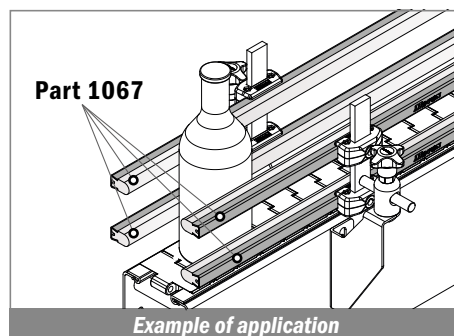

Article-Nr.	Material	Availability	Supply
106700BC	BluLub	On request	3 m bars
106701C	Ti-White	On request	3 m bars
106705C	Blue	On request	3 m bars

Article-Nr.	Material	Availability	Supply
106760BC	BluLub	On request	3 m bars
106763	Ti-White	On request	3 m bars
106765C	Blue	On request	3 m bars