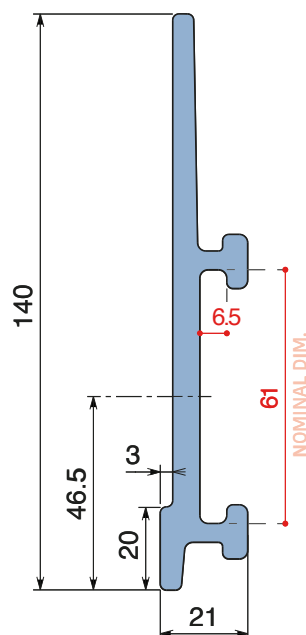

Guida laterale con salva etichetta

Side guide with lable saver / Seitenführung mit Etikettenschutz