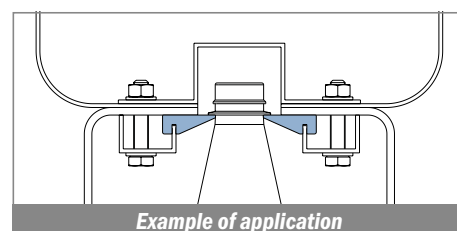

Article-Nr.	Material	Availability	Supply
16801B	BluLub	Stock item	3 m bars
16802B	BluLub	On request	6 m bars
16800B	BluLub	Stock item	30 m coils
16801	Ti-White	On request	3 m bars
16802	Ti-White	On request	6 m bars
16800	Ti-White	On request	30 m coils
16805C	Blue	On request	3 m bars
16805	Blue	On request	6 m bars
16805-30	Blue	On request	30 m coils