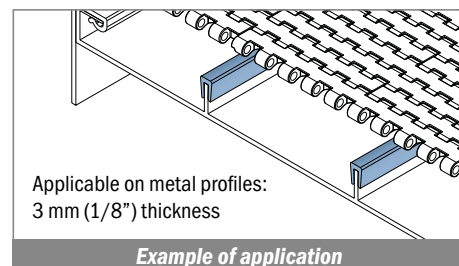

Article-Nr.	Material	Availability	Supply
108400BC	BluLub	On request	3 m bars
108400B	BluLub	On request	6 m bars
108400B-30	BluLub	On request	30 m coils
108403C	Ti-White	On request	3 m bars
108403	Ti-White	On request	6 m bars
108403-30	Ti-White	On request	30 m coils
108405C	Blue	On request	3 m bars
108405	Blue	On request	6 m bars
108405-30	Blue	On request	30 m coils