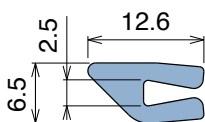

NEW 1076 Guida collo / Neck guide / Nackenführung

Delivery: **Easy** **Standard** Fit on 1.8 - 2 mm