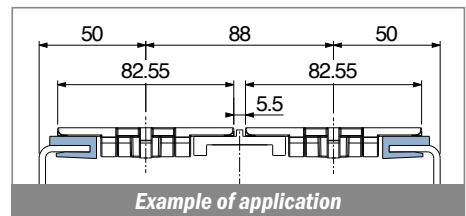

1018

Profilo "J" / J-Profile / J-Profil

Delivery: **Easy** **Standard** Fit on 3 mm (1/8")

North America STANDARD

Article-Nr.	Material	Availability	Supply
101800BC	BluLub	On request	3 m bars
101800B	BluLub	On request	6 m bars
101800B-30	BluLub	On request	30 m coils
101803C	Ti-White	Stock item	3 m bars
101803	Ti-White	On request	6 m bars
101803-30	Ti-White	On request	30 m coils
101805C	Blue	On request	3 m bars
101805	Blue	On request	6 m bars
101805-30	Blue	On request	30 m coils