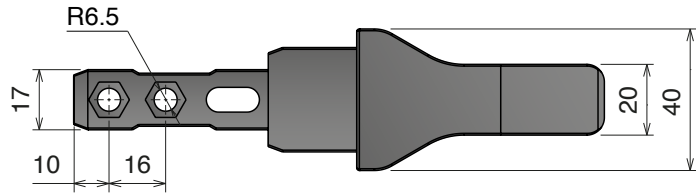

113

Pattino guida catena, centrale / Central wear strip shoe / Zentraler Einlaufschuh

Delivery: **Easy** **Standard** Used with Part 112 Pag 373

Article-Nr.	Colour	Availability

11301	Black	On request