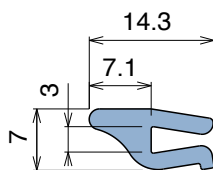

1062 Guida collo / Neck guide / Nackenführung

Delivery: **Easy** **Standard** Fit on 1.8 - 2 mm