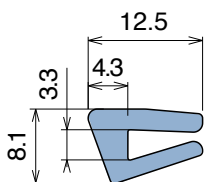

1037 Guida collo / Neck guide / Nackenführung

Delivery: **Easy** **Standard** Fit on 3 mm