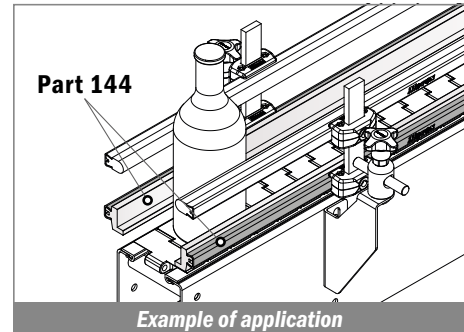

Article-Nr.	Material	Availability	Supply
14400BC	BluLub	On request	3 m bars
14401C	Ti-White	Stock item	3 m bars
14405C	Blue	On request	3 m bars