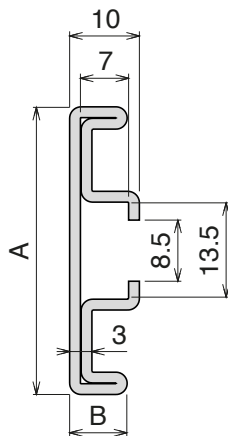

1055 Profilo in Acciaio inox / Stainless steel Profile / Edelstahlprofil

Delivery: **Easy** Standard

NEW