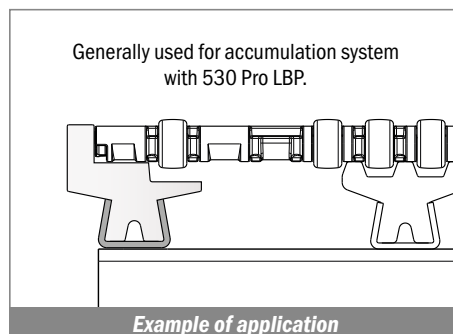

Article-Nr.	Material	Availability	Supply
12600BC	BluLub	On request	3 m bars
12601C	Ti-White	On request	3 m bars
12605C	Blue	On request	3 m bars