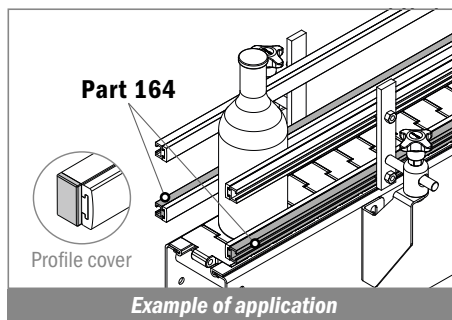

164 Guida in alluminio / Aluminum guide / Aluminium profil

Delivery: **Easy** **Standard**

Used with
Part 362 Pag 493
and **Part 1097** Pag 510

Article-Nr.	Material	Availability	Supply	Profile cover
16401C	Aluminum	Stock item	3 m bars	301403
16401	Aluminum	Stock item	6 m bars	301403