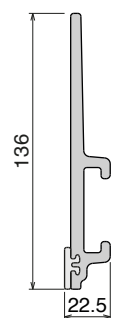

Pag 396/397

1079 RS
Fit on mm
40 x 8