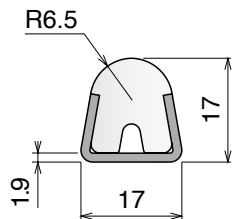

Stainless steel profile thickness: 1,9 mm