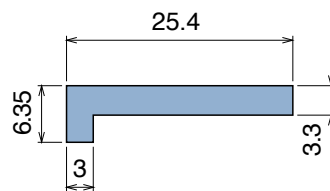

1038

Profilo "L" / L-Profile / L-Profil

Delivery: **Easy** **Standard**