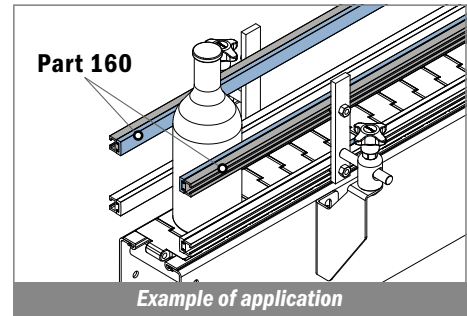

Used with
Part 164/165
Pag 380

160 Profilo "C" / C-Profile / C-Profil

Delivery: **Easy** **Standard**

Used with
Part 164/165
Pag 380

Article-Nr.	Material	Availability	Supply
16003BC	<i>BluLub</i>	Stock item	3 m bars
16003B	<i>BluLub</i>	On request	6 m bars
16003B-30	<i>BluLub</i>	Stock item	30 m coils
16003C	<i>Ti-White</i>	Stock item	3 m bars
16003	<i>Ti-White</i>	Stock item	6 m bars
16003-30	<i>Ti-White</i>	Stock item	30 m coils
16005C	Blue	On request	3 m bars
16005	Blue	On request	6 m bars
16005-30	Blue	On request	30 m coils