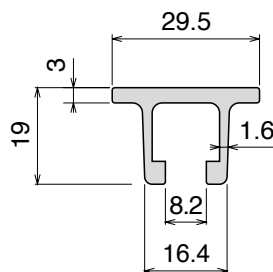

147 Profilo in alluminio / Aluminum profile / Aluminium-Profil

Delivery: **Easy** **Standard**