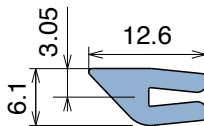

1073 Guida collo / Neck guide / Nackenführung

Delivery: **Easy** **Standard** Fit on 1.8 - 2 mm