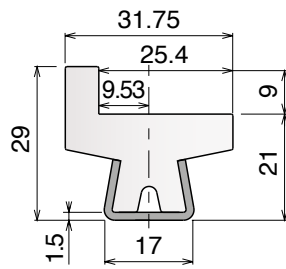

144 Guida conica / Guide rail / Konische Führung

Delivery: **Easy** **Standard**

Stainless steel profile thickness: 1,5 mm