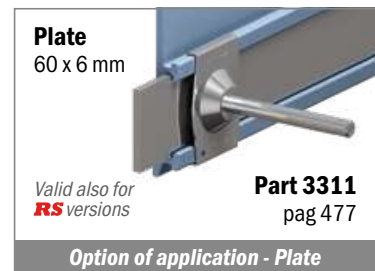

Delivery: **Easy** **Standard** Fit on 60 x 6 mm

Article-Nr.	Material	Availability	Supply
18920BC	BluLub	Stock item	3 m bars
18925C	Blue	On request	3 m bars
18924C	Grey	Stock item	3 m bars

Easy Bendable