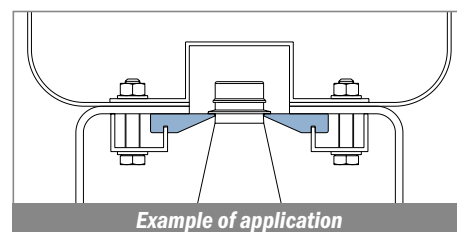

Article-Nr.	Material	Availability	Supply
16901B	BluLub	Stock item	3 m bars
16902B	BluLub	On request	6 m bars
16900B	BluLub	Stock item	30 m coils
16901	Ti-White	On request	3 m bars
16902	Ti-White	On request	6 m bars
16900	Ti-White	On request	30 m coils
16905C	Blue	On request	3 m bars
16905	Blue	On request	6 m bars
16905-30	Blue	On request	30 m coils