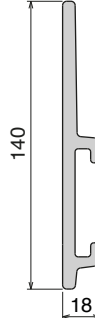

Pag 390

Pag 390

1052 Fit on 38,1 x 50,8 mm

Pag 391

180 Fit on 30,5 x 46 mm

Pag 391

Side guide rail USED WITH PLATE

See product page for specific details and materials available.

189
Fit on mm
40 x 8

Pag 396

189 Label saver
Fit on mm
40 x 8

Pag 396/397

1079 RS
Fit on mm
40 x 8

Pag 397

1079 RS
Fit on mm
40 x 8

Pag 397

189
Fit on mm
50 x 6

Pag 398

189 Label saver
Fit on mm
50 x 6

Pag 398/399

1096
Fit on mm
50 x 5

Pag 399

Side guide rail USED WITH PLATE AND CLAMP See product page for specific details and materials available.