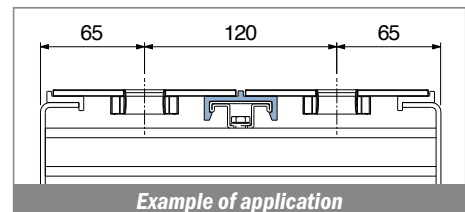

1054

Profilo "C" / C-Profile / C-Profil

Delivery: **Easy** **Standard** Fit on 38.1 x 6.35 mm

North America STANDARD

Article-Nr.	Material	Availability	Supply
105400BC	BluLub	On request	3 m bars
105400B	BluLub	On request	6 m bars
105403C	Ti-White	Stock item	3 m bars
105403	Ti-White	On request	6 m bars
105405C	Blue	On request	3 m bars
105405	Blue	On request	6 m bars