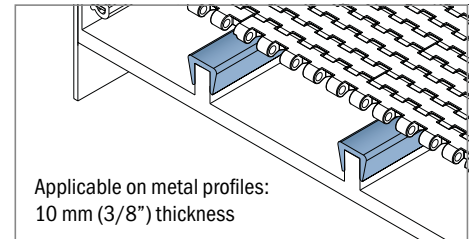

Applicable on metal profiles:
10 mm (3/8") thickness

Example of application

1012 Copri profilo / Bar cap / Abdeckprofil

Delivery: **Easy** **Standard** Fit on 12/13 mm (1/2")

Article-Nr.	Material	Availability	Supply
101200B-30	BluLub	On request	30 m coils
101203-30	Ti-White	Stock item	30 m coils
101205-30	Blue	On request	30 m coils