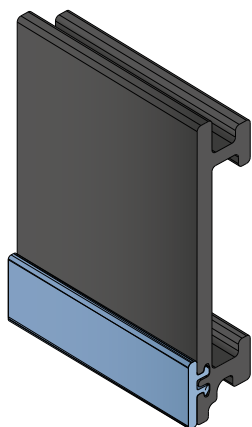

Delivery:	Easy	Standard	Fit on 50 x 6 mm	Article-Nr.	Version	Material	Availability	Supply
				107722	A	Black+ BluLub	On request	3 m bars
				107723	B	Black+ BluLub	On request	3 m bars

VERSION A - Label saver 2 cm