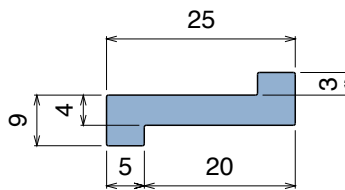

102 Profilo "Z" / Z-Profile / Z-Profil

Delivery: **Easy** **Standard**