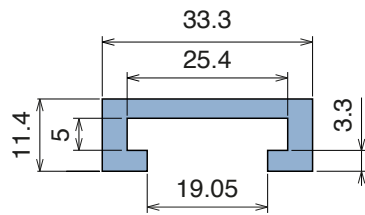

1041

Profilo "C" / C-Profile / C-Profil

Delivery: **Easy** **Standard** Fit on 25 x 5 mm

North America STANDARD

Article-Nr.	Material	Availability	Supply
104100BC	BluLub	On request	3 m bars
104100B	BluLub	On request	6 m bars
104103C	Ti-White	Stock item	3 m bars
104103	Ti-White	On request	6 m bars
104105C	Blue	On request	3 m bars
104105	Blue	On request	6 m bars
104102C	Green	On request	3 m bars
104102	Green	On request	6 m bars