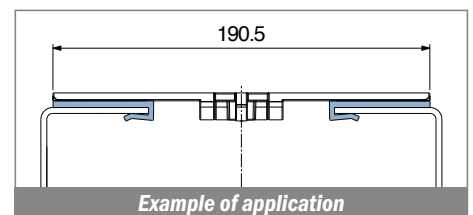

1031

Profilo "J" / J-Profile / J-Profil

Delivery: **Easy** **Standard** Fit on 3 mm (1/8")

North America STANDARD

Article-Nr.	Material	Availability	Supply
103100BC	BluLub	Stock item	3 m bars
103100B	BluLub	On request	6 m bars
103103C	Ti-White	Stock item	3 m bars
103103	Ti-White	Stock item	6 m bars
103105C	Blue	On request	3 m bars
103105	Blue	On request	6 m bars