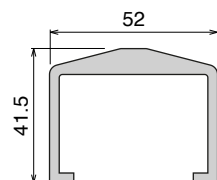

Pag 390

Pag 390

1052 Fit on 38,1 x 50,8 mm

Pag 391

180 Fit on 30,5 x 46 mm

Pag 391

Side guide rail USED WITH PLATE

See product page for specific details and materials available.