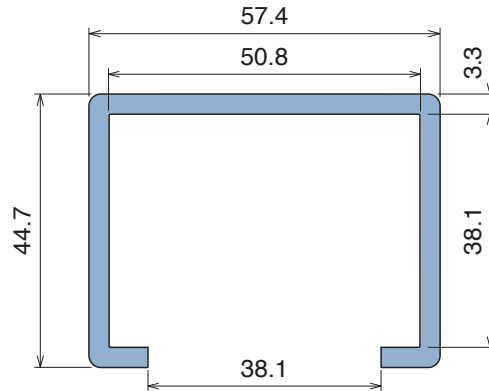

Example of application

1052 Copri profilo / Bar cover / Abdeckprofil

Delivery: **Easy** **Standard** Fit on 38.1 x 50.8 mm (1-1/2"x2")

Article-Nr.	Material	Availability	Supply
105200BC	BluLub	On request	3 m bars
105200B	BluLub	On request	6 m bars
105203C	Ti-White	Stock item	3 m bars
105203	Ti-White	On request	6 m bars
105205C	Blue	On request	3 m bars
105205	Blue	On request	6 m bars