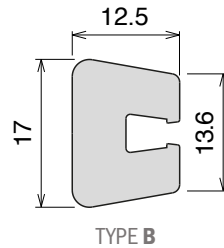

130

Profilo in alluminio / Aluminum rail / Aluminium Profil

Delivery: **Easy** **Standard**