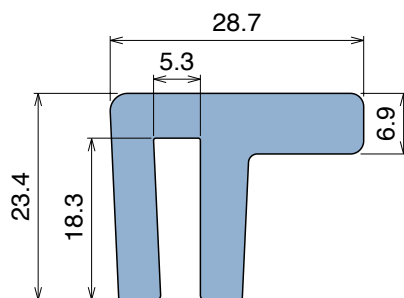

1008

Copri profilo / Bar cap / Abdeckprofil

Delivery: **Easy** **Standard** Fit on 5 mm (3/16")