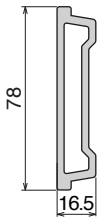

Side guide rail USED WITH PLATE AND CLAMP See product page for specific details and materials available.

135
Fit on mm
60 x 6