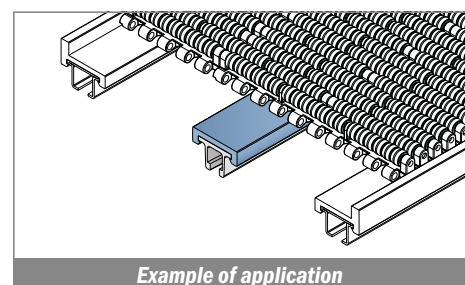

Article-Nr.	Material	Availability	Supply
14801BC	<i>BluLub</i>	Stock item	3 m bars
14801B	<i>BluLub</i>	On request	6 m bars
14803C	<i>Ti-White</i>	Stock item	3 m bars
14803	<i>Ti-White</i>	On request	6 m bars
14802C	Black	Stock item	3 m bars
14802	Black	On request	6 m bars
14805C	Blue	On request	3 m bars
14805	Blue	On request	6 m bars
14801C	Green	Stock item	3 m bars
14801	Green	On request	6 m bars