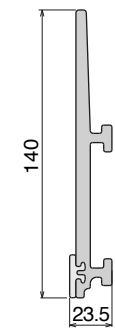

Pag 408

187
Fit on mm
60 x 6