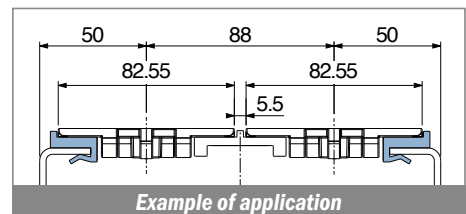

1019

Profilo "J" / J-Profile / J-Profil

Delivery: **Easy** **Standard** Fit on 3 mm (1/8")

North America STANDARD

Article-Nr.	Material	Availability	Supply
101900BC	BluLub	On request	3 m bars
101900B	BluLub	On request	6 m bars
101900B-30	BluLub	On request	30 m coils
101903C	Ti-White	Stock item	3 m bars
101903	Ti-White	On request	6 m bars
101903-30	Ti-White	On request	30 m coils
101905C	Blue	On request	3 m bars
101905	Blue	On request	6 m bars
101905-30	Blue	On request	30 m coils