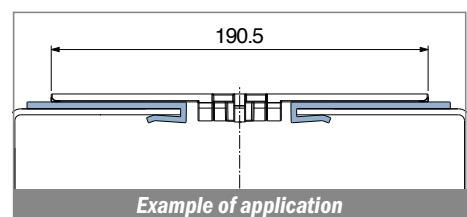

1033

Profilo "J" / J-Profile / J-Profil

Delivery: **Easy** **Standard** Fit on 3 mm (1/8")

North America STANDARD

Article-Nr.	Material	Availability	Supply
103300BC	BluLub	Stock item	3 m bars
103300B	BluLub	On request	6 m bars
103303C	Ti-White	Stock item	3 m bars
103303	Ti-White	On request	6 m bars
103305C	Blue	On request	3 m bars
103305	Blue	On request	6 m bars