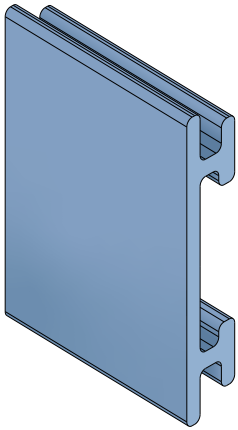

Plate
60 x 6 mm

Part 345
pag 477

Option of application - Plate

1057/1077

Guida laterale / Side guide / Seitenführung

Delivery: **Easy** **Standard** Fit on 50 x 6 mm

Article-Nr.	Material	Availability	Supply
105720BLC	BluLub	Stock item	3 m bars
105721C	Black	On request	3 m bars
105725C	Blue	On request	3 m bars
105724C	Grey	On request	3 m bars