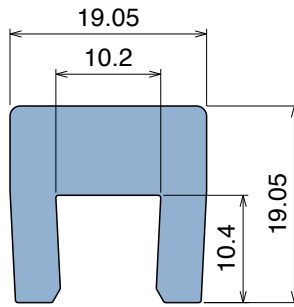

1013 Copri profilo / Bar cap / Abdeckprofil

Fit on 10 mm (3/8")