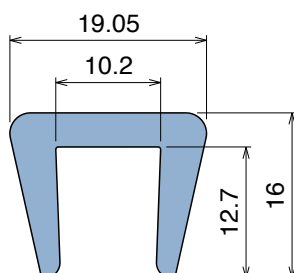

1011

Copri profilo / Bar cap / Abdeckprofil

Fit on 10 mm (3/8")