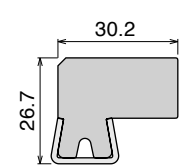

Guide rail

See product page for specific details and materials available. | Assembled with stainless steel profile AISI 304.

119

Pag 411

121

Pag 412

120

Pag 413

152

Pag 413

1067

Pag 414

143

Pag 414

122

Pag 415

123

Pag 415

140

Pag 416

146

Pag 416

124

Pag 417

141

Pag 417

142

Pag 418

125

Pag 418

144

Pag 419

184

Pag 419

145

Pag 420

1087

Pag 420

191

Pag 421

126

Pag 421

127

Pag 421

128

Pag 422

129

Pag 422

Bending machines and rollers

See product page for specific details.

198

Pag 423

199

Pag 423

151

Pag 424/425