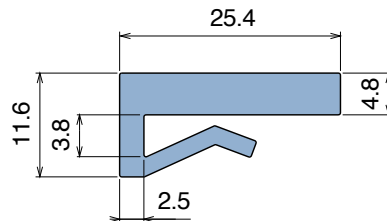

1022

Profilo "J" / J-Profile / J-Profil

Delivery: **Easy** **Standard** Fit on 3 mm (1/8")