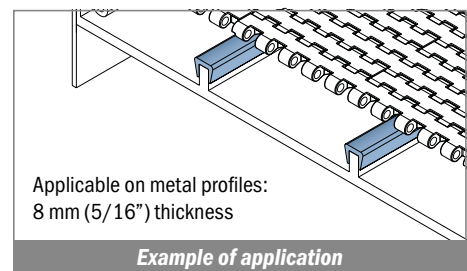

NEW

1086

Copri profilo / Bar cap / Abdeckprofil

Fit on 8 mm (5/16")

Article-Nr.	Material	Availability	Supply
108600B-30	BluLub	On request	30 m coils
108603-30	Ti-White	On request	30 m coils
108605-30	Blue	On request	30 m coils