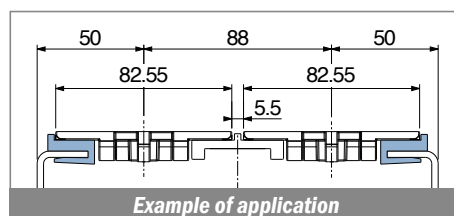

1015

Profilo "J" / J-Profile / J-Profil

Delivery: **Easy** **Standard** Fit on 2,5 to 3,5 mm (1/8")

North America STANDARD

Article-Nr.	Material	Availability	Supply
101500BC	BluLub	On request	3 m bars
101500B	BluLub	On request	6 m bars
101500B-30	BluLub	On request	30 m coils
101503C	Ti-White	On request	3 m bars
101503	Ti-White	On request	6 m bars
101503-30	Ti-White	On request	30 m coils
101505C	Blue	On request	3 m bars
101505	Blue	On request	6 m bars
101505-30	Blue	On request	30 m coils