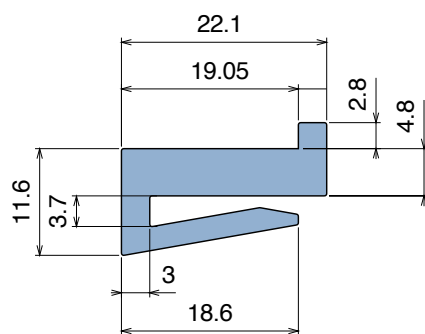

1015

Profilo "J" / J-Profile / J-Profil

Delivery: **Easy** **Standard** Fit on 2,5 to 3,5 mm (1/8")