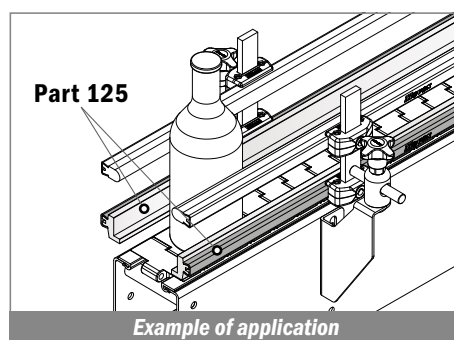

Article-Nr.	Material	Availability	Supply
12500BC	BluLub	On request	3 m bars
12501C	Ti-White	On request	3 m bars
12505C	Blue	On request	3 m bars