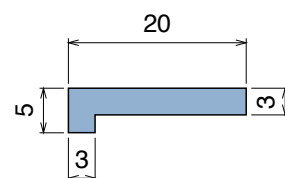

NEW 1094

Profilo "L" / L-Profile / L-Profil

Article-Nr.	Material	Availability	Supply
109404	BluLub	On request	60 m coils
109403	Ti-White	On request	60 m coils
109401	Black	On request	60 m coils
109405	Blue	On request	60 m coils
109402	Green	On request	60 m coils

175

Profilo "L" / L-Profile / L-Profil

Delivery: **Easy** **Standard**

Article-Nr.	Material	Availability	Supply
17504	BluLub	On request	60 m coils
17503	Ti-White	On request	60 m coils
17501	Black	Stock item	60 m coils
17505	Blue	On request	60 m coils
17502	Green	Stock item	60 m coils

1038

Profilo "L" / L-Profile / L-Profil

Delivery: **Easy** **Standard**

Article-Nr.	Material	Availability	Supply
103804	BluLub	On request	60 m coils
103803	Ti-White	On request	60 m coils
103805	Blue	On request	60 m coils

North America STANDARD

150

Profilo "L" / L-Profile / L-Profil

Delivery: **Easy** **Standard**

Article-Nr.	Material	Availability	Supply
15004	BluLub	On request	60 m coils
15003	Ti-White	On request	60 m coils
15001	Black	Stock item	60 m coils
15005	Blue	On request	60 m coils
15002	Green	Stock item	60 m coils