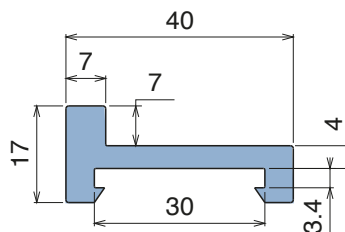

156

Profilo "U" / U-Profile / U-Profil

Delivery: **Easy** **Standard**