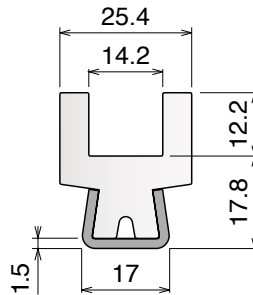

145 Guida conica / Guide rail / Konische Führung

Stainless steel profile thickness: 1,5 mm