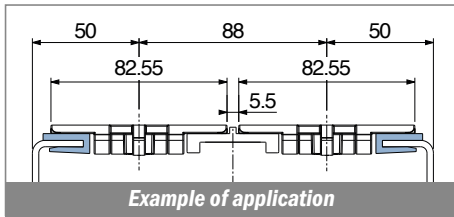

1017

Profilo "J" / J-Profile / J-Profil

Delivery: **Easy** **Standard** Fit on 3 mm (1/8")