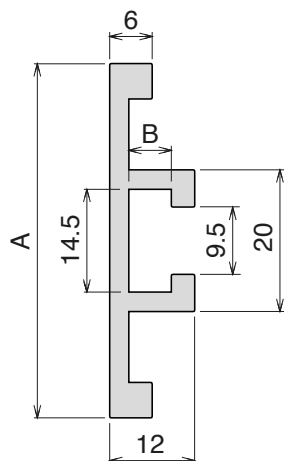

159-1088-1089 Profilo in Alluminio / Aluminum Profile / Aluminium Profil

NEW