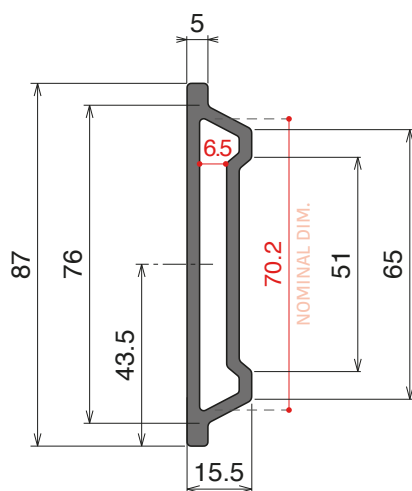

136 Guida laterale / Side guide / Seitenführung

Delivery: **Easy** **Standard** Fit on 60 x 6 mm

Article-Nr.	Material	Availability	Supply
13601C	Black	Stock item	3 m bars
13601	Black	On request	6 m bars
13602C	Blue RAL 5012	Stock item	3 m bars
13602	Blue RAL 5012	Stock item	6 m bars

Plate
60 x 6 mm

Part 345
pag 477

Option of application - Plate