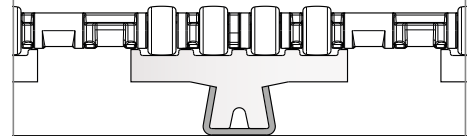

Article-Nr.	Material	Availability	Supply
12800BC	BluLub	On request	3 m bars
12801C	Ti-White	On request	3 m bars
12805C	Blue	On request	3 m bars

Generally used for driven rollers, for alignment/distribution system with 530 Pro LBP.

Example of application