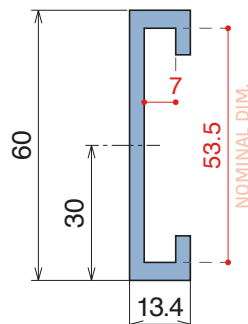

Plate
40 x 10 mm

Option of application - Plate

Part 117
Pag 410

Option of application - M-Profile

158 Guida laterale / Side guide / Seitenführung

Delivery: **Easy** **Standard** Fit on 40 x 10 mm

Article-Nr.	Material	Availability	Supply
15800BC	BluLub	Stock item	3 m bars
15894C	Ti-White	On request	3 m bars
15898C	Black	Stock item	3 m bars
15894BLC	Blue	On request	3 m bars
15897C	Green	Stock item	3 m bars
15800C	Grey	Stock item	3 m bars