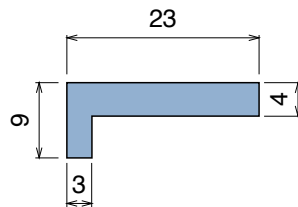

175

Profilo "L" / L-Profile / L-Profil

Delivery: **Easy** **Standard**