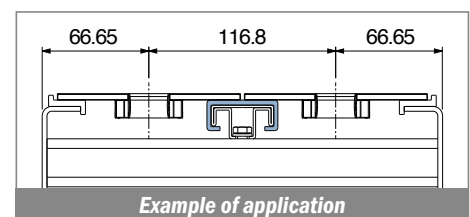

1044

Profilo "C" / C-Profile / C-Profil

Delivery: **Easy** **Standard** Fit on 38.1 x 12.7 mm

North America STANDARD

Article-Nr.	Material	Availability	Supply
104400BC	BluLub	On request	3 m bars
104400B	BluLub	On request	6 m bars
104403C	Ti-White	Stock item	3 m bars
104403	Ti-White	On request	6 m bars
104405C	Blue	On request	3 m bars
104405	Blue	On request	6 m bars