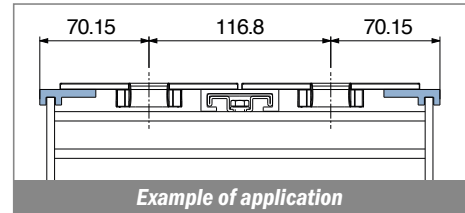

Example of application

1058

Profilo "L" / L-Profile / L-Profil

Delivery: **Easy** **Standard**

Article-Nr.	Material	Availability	Supply
105800BC	BluLub	On request	3 m bars
105800B	BluLub	On request	6 m bars
105803C	Ti-White	On request	3 m bars
105803	Ti-White	On request	6 m bars
105801C	Black	Stock item	3 m bars
105801	Black	On request	6 m bars
105805C	Blue	On request	3 m bars
105805	Blue	On request	6 m bars
105802C	Green	Stock item	3 m bars
105802	Green	On request	6 m bars