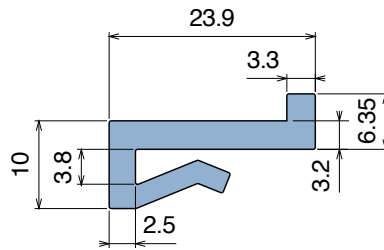

1024-1025-1026

Guide estruse / Extruded profiles / Extrudiertes Profil

1024

Profilo "J" / J-Profile / J-Profil

Delivery: **Easy** **Standard** Fit on 3 mm (1/8")

North America STANDARD

Article-Nr.	Material	Availability	Supply
102400BC	BluLub	On request	3 m bars
102400B	BluLub	On request	6 m bars
102400B-30	BluLub	On request	30 m coils
102403C	Ti-White	Stock item	3 m bars
102403	Ti-White	On request	6 m bars
102403-30	Ti-White	Stock item	30 m coils
102401C	Black	On request	3 m bars
102401	Black	On request	6 m bars
102401-30	Black	On request	30 m coils
102405C	Blue	On request	3 m bars
102405	Blue	On request	6 m bars
102405-30	Blue	On request	30 m coils
102402C	Green	Stock item	3 m bars
102402	Green	Stock item	6 m bars
102402-30	Green	On request	30 m coils