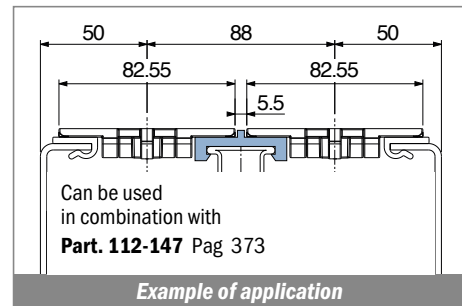

Article-Nr.	Material	Availability	Supply
11000BC	<i>BluLub</i>	On request	3 m bars
11000B	<i>BluLub</i>	On request	6 m bars
11000B-30	<i>BluLub</i>	On request	30 m coils
11003C	<i>Ti-White</i>	On request	3 m bars
11003	<i>Ti-White</i>	On request	6 m bars
11003-30	<i>Ti-White</i>	On request	30 m coils
11001C	Black	Stock item	3 m bars
11001	Black	On request	6 m bars
11001-30	Black	On request	30 m coils
11005C	Blue	On request	3 m bars
11005	Blue	On request	6 m bars
11005-30	Blue	On request	30 m coils
11002C	Green	Stock item	3 m bars
11002	Green	On request	6 m bars
11002-30	Green	On request	30 m coils