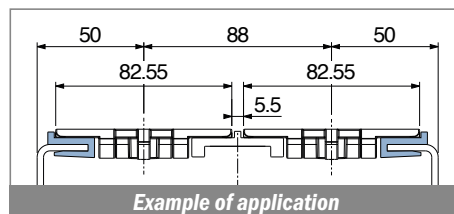

1014

Profilo "J" / J-Profile / J-Profil

Delivery: **Easy** **Standard** Fit on 3 mm (1/8")

North America STANDARD

Article-Nr.	Material	Availability	Supply
101400BC	BluLub	On request	3 m bars
101400B	BluLub	On request	6 m bars
101400B-30	BluLub	On request	30 m coils
101403C	Ti-White	Stock item	3 m bars
101403	Ti-White	On request	6 m bars
101403-30	Ti-White	Stock item	30 m coils
101405C	Blue	On request	3 m bars
101405	Blue	On request	6 m bars
101405-30	Blue	On request	30 m coils