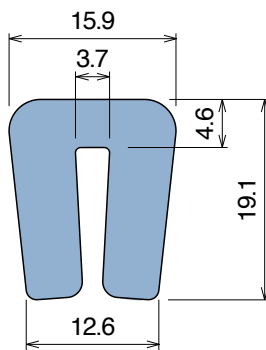

NEW 1085

Copri profilo / Bar cap / Abdeckprofil

Fit on 3 mm (1/8")