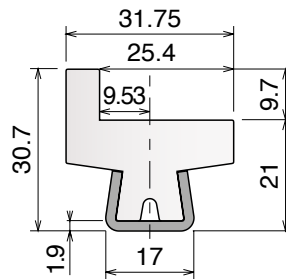

Stainless steel profile thickness: 1,9 mm