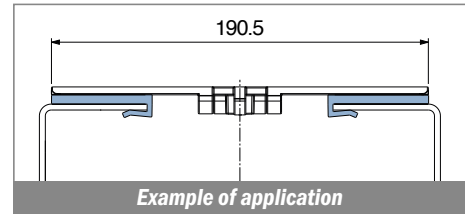

1032

Profilo "J" / J-Profile / J-Profil

Delivery: **Easy** **Standard** Fit on 3 mm (1/8")

North America STANDARD

Article-Nr.	Material	Availability	Supply
103200BC	BluLub	On request	3 m bars
103200B	BluLub	On request	6 m bars
103203C	Ti-White	Stock item	3 m bars
103203	Ti-White	On request	6 m bars
103205C	Blue	On request	3 m bars
103205	Blue	On request	6 m bars