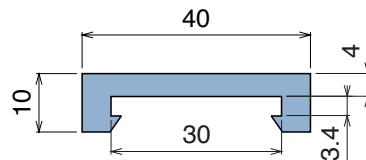

109

Profilo "U" / U-Profile / U-Profil

Delivery: **Easy** **Standard**