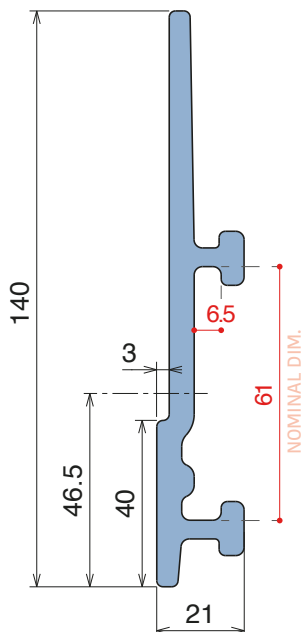

Guida laterale con salva etichetta

Side guide with label saver / Seitenführung mit Etikettenschutz

Article-Nr.	Material	Availability	Supply
18940BC	BluLub	Stock item	3 m bars
18945C	Blue	On request	3 m bars
18944C	Grey	Stock item	3 m bars

Plate

60 x 5 mm

Valid also for **RS** versions

Part 3311
pag 477

Option of application - Plate

Part 1088

Pag 410

Valid also for **RS** versions

Part 3311
pag 477

Option of application - Guide

Easy Bendable

For the grooved version, just add "-S" to the related Article Nr.