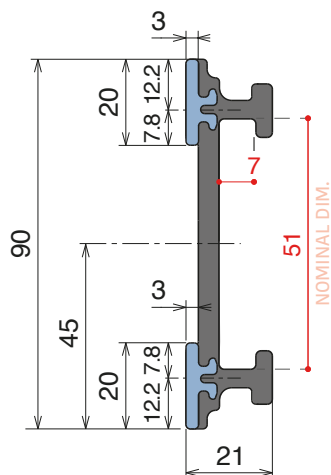

Guida laterale con salva etichetta

Side guide with lable saver / Seitenführung mit Etikettenschutz

VERSION A - Label saver 2 cm