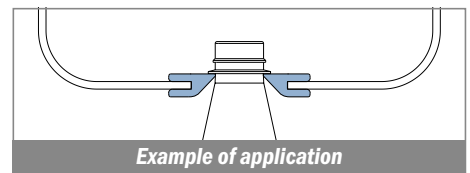

Article-Nr.	Material	Availability	Supply
107300B	BluLub	Stock item	30 m coils
107300	Ti-White	On request	30 m coils
107305	Blue	On request	30 m coils