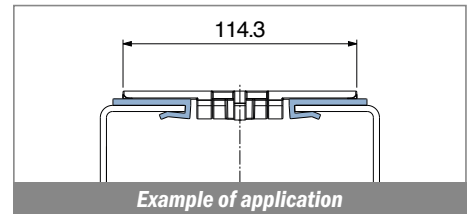

1028

Profilo "J" / J-Profile / J-Profil

Delivery: **Easy** **Standard** Fit on 3 mm (1/8")

North America STANDARD

Article-Nr.	Material	Availability	Supply
102800BC	BluLub	On request	3 m bars
102800B	BluLub	On request	6 m bars
102800B-30	BluLub	On request	30 m coils
102803C	Ti-White	Stock item	3 m bars
102803	Ti-White	On request	6 m bars
102803-30	Ti-White	Stock item	30 m coils
102805C	Blue	On request	3 m bars
102805	Blue	On request	6 m bars
102805-30	Blue	On request	30 m coils