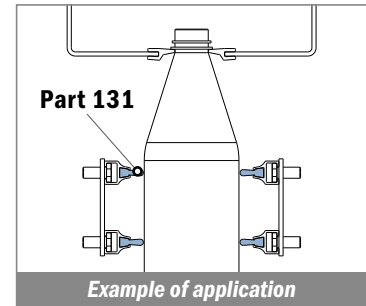

Article-Nr.	Type	Material	Availability	Supply
13101B	A	BluLub	Stock item	30 m coils
13102B	B	BluLub	Stock item	30 m coils
13106	A	Ti-White	On request	30 m coils
13107	B	Ti-White	On request	30 m coils
13108	A	Blue	On request	30 m coils
13109	B	Blue	On request	30 m coils
13101	A	Grey	Stock item	30 m coils
13102	B	Grey	Stock item	30 m coils