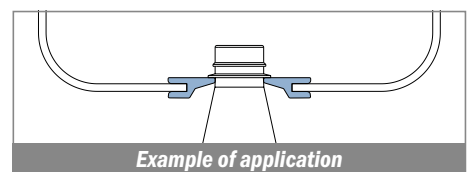

Article-Nr.	Material	Availability	Supply
17100B	BluLub	Stock item	30 m coils
17100	Ti-White	On request	30 m coils
17105	Blue	On request	30 m coils