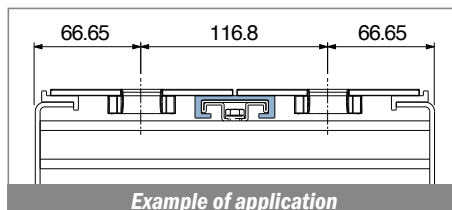

Article-Nr.	Material	Availability	Supply
13711BC	BluLub	Stock item	3 m bars
13711B	BluLub	On request	6 m bars
13713C	Ti-White	On request	3 m bars
13713	Ti-White	On request	6 m bars
13712C	Black	On request	3 m bars
13712	Black	On request	6 m bars
13715C	Blue	On request	3 m bars
13715	Blue	On request	6 m bars
13711C	Green	Stock item	3 m bars
13711	Green	Stock item	6 m bars