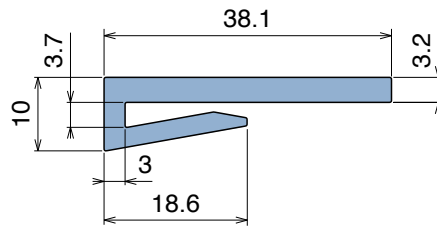

1025

Profilo "J" / J-Profile / J-Profil

Delivery: **Easy** **Standard** Fit on 3 mm (1/8")

North America STANDARD

Article-Nr.	Material	Availability	Supply
102500BC	BluLub	On request	3 m bars
102500B	BluLub	On request	6 m bars
102500B-30	BluLub	On request	30 m coils
102503C	Ti-White	Stock item	3 m bars
102503	Ti-White	On request	6 m bars
102503-30	Ti-White	Stock item	30 m coils
102501C	Black	On request	3 m bars
102501	Black	On request	6 m bars
102501-30	Black	On request	30 m coils
102505C	Blue	On request	3 m bars
102505	Blue	On request	6 m bars
102505-30	Blue	On request	30 m coils
102502C	Green	On request	3 m bars
102502	Green	On request	6 m bars
102502-30	Green	On request	30 m coils