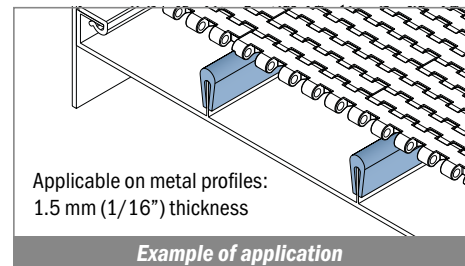

Article-Nr.	Material	Availability	Supply
100103B-30	BluLub	Stock item	30 m coils
100103-30	Ti-White	Stock item	30 m coils
100105-30	Blue	On request	30 m coils