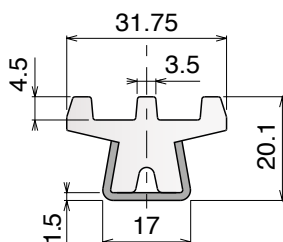

NEW 127 Guida conica / Guide rail / Konische Führung

Stainless steel profile thickness: 1,5 mm