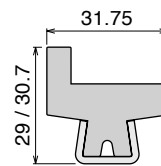

Guide rail

See product page for specific details and materials available. | Assembled with stainless steel profile AISI 304.

119

Pag 411

121

Pag 412

120

Pag 413

152

Pag 413

1067

Pag 414

143

Pag 414

122

Pag 415

123

Pag 415

140

Pag 416

146

Pag 416

124

Pag 417

141

Pag 417

142

Pag 418

125

Pag 418

144

Pag 419

184

Pag 419

145

Pag 420

1087

Pag 420

191

Pag 421

126

Pag 421

127

Pag 421

128

Pag 422

129

Pag 422

Bending machines and rollers

See product page for specific details.

198

Pag 423

199

Pag 423

151

Pag 424/425