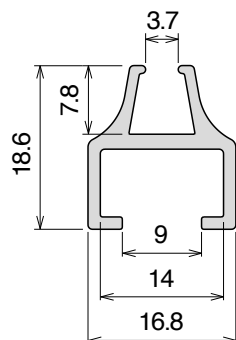

188

Profilo in alluminio / Aluminum rail / Aluminium Profil

Delivery: **Easy** **Standard**