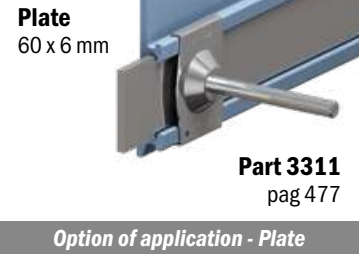

Article-Nr.	Material	Availability	Supply
19320BC	BluLub	Stock item	3 m bars
19325C	Blue	On request	3 m bars
19324C	Grey	Stock item	3 m bars