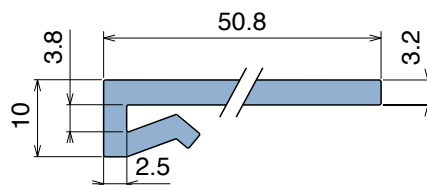

1031

Profilo "J" / J-Profile / J-Profil

Delivery: **Easy** **Standard** Fit on 3 mm (1/8")