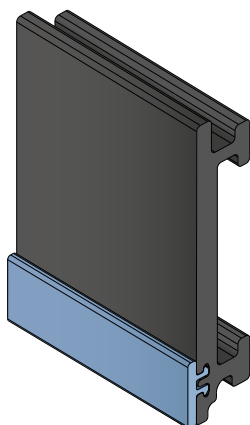

Delivery:	Easy	Standard	Fit on 60 x 6 mm	Article-Nr.	Version	Material	Availability	Supply
				107700	A	Black+ BluLub	On request	3 m bars
				107701	B	Black+ BluLub	On request	3 m bars

VERSION A - Label saver 2 cm