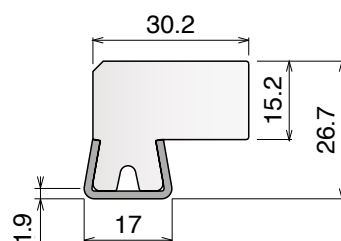

Stainless steel profile thickness: 1,9 mm