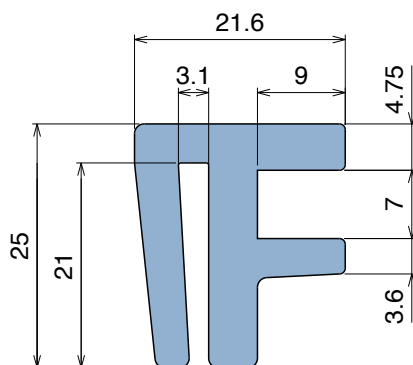

1040

Copri profilo / Bar cap / Abdeckprofil

Delivery: **Easy** **Standard** Fit on 3 mm (1/8")