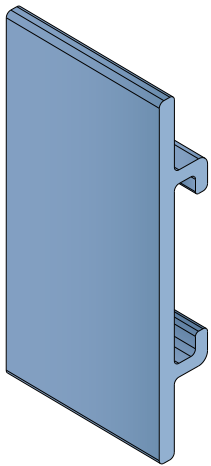

Guida laterale / Side guide / Seitenführung

Delivery: **Easy** **Standard** Fit on 50 x 6 mm

Article-Nr.	A	B	Material	Availability	Supply
15801BC	90	45	BluLub	Stock item	3 m bars
15802BC	100	50	BluLub	Stock item	3 m bars
15803BC	120	60	BluLub	Stock item	3 m bars
15804BC	140	70	BluLub	On request	3 m bars
15831C	90	45	Ti-White	On request	3 m bars
15832C	100	50	Ti-White	On request	3 m bars
15833C	120	60	Ti-White	On request	3 m bars
15834C	140	70	Ti-White	On request	3 m bars
15801BLC	90	45	Blue	On request	3 m bars
15802BLC	100	50	Blue	On request	3 m bars
15803BLC	120	60	Blue	On request	3 m bars
15804BLC	140	70	Blue	On request	3 m bars
15801C	90	45	Grey	Stock item	3 m bars
15802C	100	50	Grey	Stock item	3 m bars
15803C	120	60	Grey	Stock item	3 m bars
15804C	140	70	Grey	On request	3 m bars