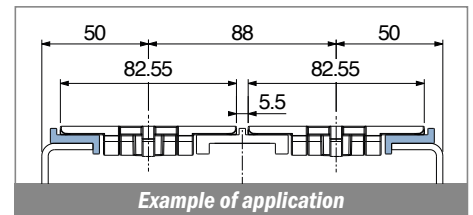

Article-Nr.	Material	Availability	Supply
10299B	BluLub	Stock item	60 m coils
10293	Ti-White	On request	60 m coils
10297	Black	On request	60 m coils
10295	Blue	On request	60 m coils
10298	Green	Stock item	60 m coils