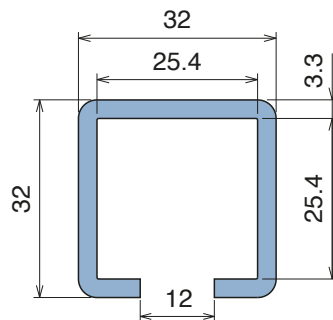

181 Copri profilo / Bar cover / Abdeckprofil

Delivery: **Easy** **Standard** Fit on 25.4 x 25.4 mm (1" x 1")