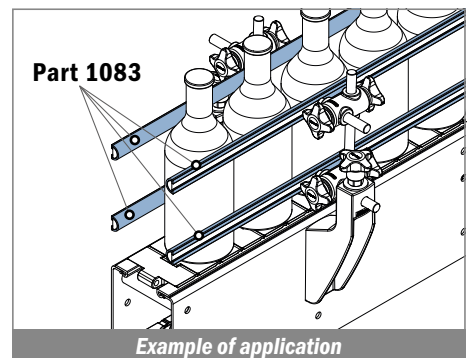

Article-Nr.	Material	Availability	Supply
108300BC	BluLub	On request	3 m bars
108300B	BluLub	On request	6 m bars
108300B-30	BluLub	On request	30 m coils
108300B-60	BluLub	On request	60 m coils
108303C	Ti-White	On request	3 m bars
108303	Ti-White	On request	6 m bars
108303-30	Ti-White	On request	30 m coils
108303-60	Ti-White	On request	60 m coils
108305C	Blue	On request	3 m bars
108305	Blue	On request	6 m bars
108305-30	Blue	On request	30 m coils
108305-60	Blue	On request	60 m coils