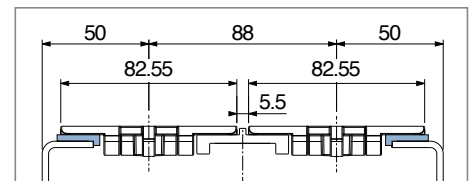

Article-Nr.	Material	Availability	Supply
103804	BluLub	On request	60 m coils
103803	Ti-White	On request	60 m coils
103805	Blue	On request	60 m coils

Example of application

North America STANDARD

150

Profilo "L" / L-Profile / L-Profil

Delivery: **Easy** **Standard**