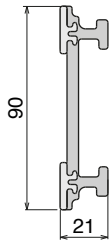

Pag 402

1057
Fit on mm
60 x 6