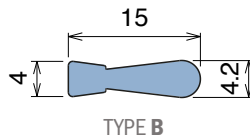

131

Profilo guida bottiglia / Plastic rail for bottle guide / Flaschenführungs Profil

Delivery: **Easy** **Standard**