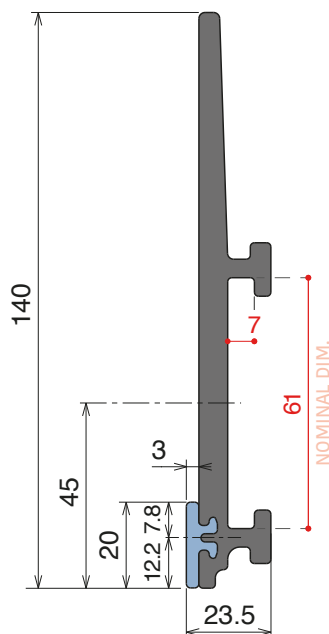

VERSION A - Label saver 2 cm