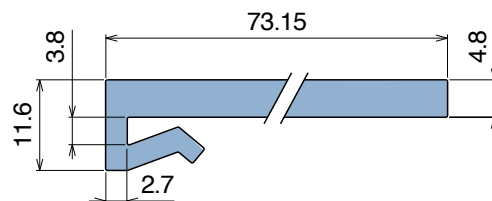

1035

Profilo "J" / J-Profile / J-Profil

Delivery: **Easy** **Standard** Fit on 3 mm (1/8")