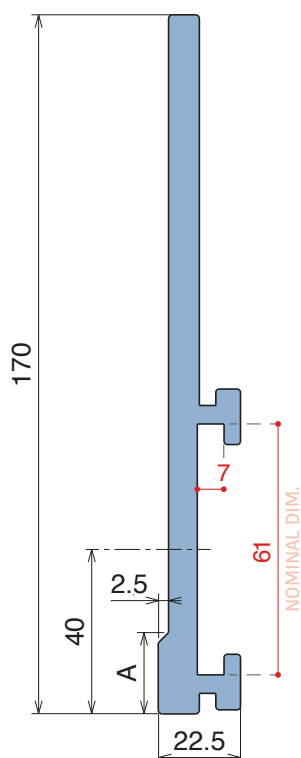

Guida laterale con salva etichetta Side guide with lable saver / Seitenführung mit Etikettenschutz