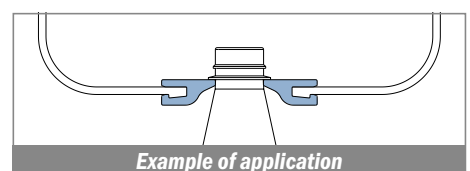

Article-Nr.	Material	Availability	Supply
17200B	BluLub	Stock item	30 m coils
17200	Ti-White	On request	30 m coils
17205	Blue	On request	30 m coils