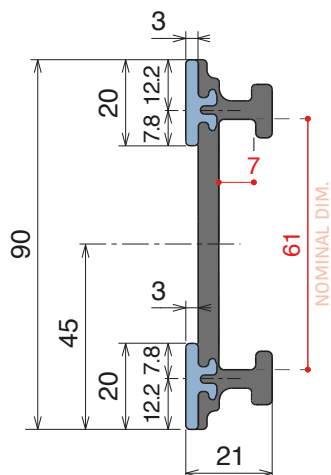

VERSION A - Label saver 2 cm