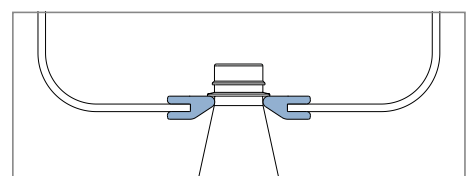

Article-Nr.	Material	Availability	Supply
107200B	BluLub	Stock item	30 m coils
107200	Ti-White	On request	30 m coils
107205	Blue	On request	30 m coils

Example of application