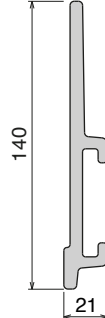

Pag 390

Pag 390

1052 Fit on 38,1 x 50,8 mm

Pag 391

180 Fit on 30,5 x 46 mm

Pag 391

Side guide rail USED WITH PLATE

See product page for specific details and materials available.

189
Fit on mm
50 x 6

Pag 398

189 Label saver
Fit on mm
50 x 6

Pag 398/399

1096
Fit on mm
50 x 5

Pag 399

Side guide rail USED WITH PLATE AND CLAMP See product page for specific details and materials available.