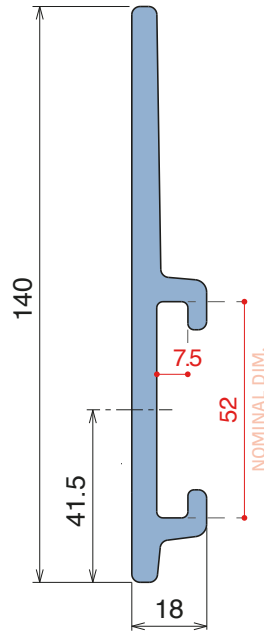

189

Guida laterale / Side guide / Seitenführung

Delivery: **Easy** **Standard** Fit on 50 x 6 mm

Article-Nr.	Material	Availability	Supply
18902BC	BluLub	Stock item	3 m bars
18902BLC	Blue	On request	3 m bars
18906C	Grey	On request	3 m bars

Plate
50 x 6 mm

Option of application - Plate

Part 159
Pag 410

Option of application - Guide