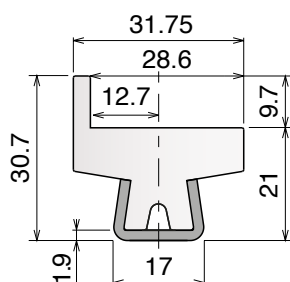

Stainless steel profile thickness: 1,9 mm