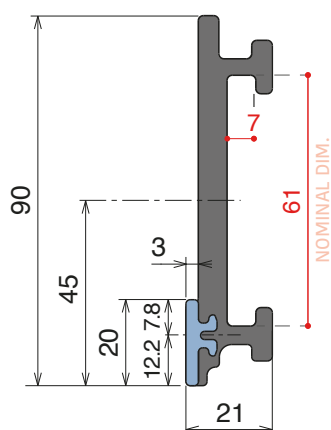

Delivery:	Easy	Standard	Fit on 60 x 6 mm	Article-Nr.	Version	Material	Availability	Supply
				107700	A	Black+ BluLub	On request	3 m bars
				107701	B	Black+ BluLub	On request	3 m bars

VERSION A - Label saver 2 cm