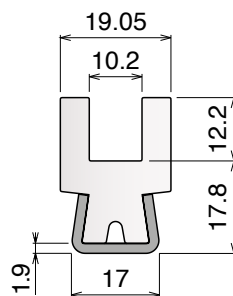

NEW 1087 Guida conica / Guide rail / Konische Führung

Stainless steel profile thickness: 1,9 mm

Article-Nr.	Material	Availability	Supply
108763	BluLub	On request	3 m bars
108764	Ti-White	On request	3 m bars
108765	Blue	On request	3 m bars

Bendable profile, generally used with modular belts with 8,7 mm height.

Example of application