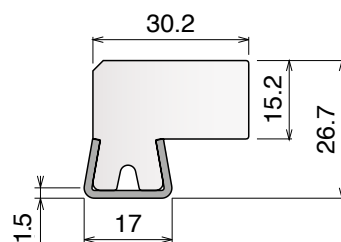

184 Guida conica / Guide rail / Konische Führung

Stainless steel profile thickness: 1,5 mm