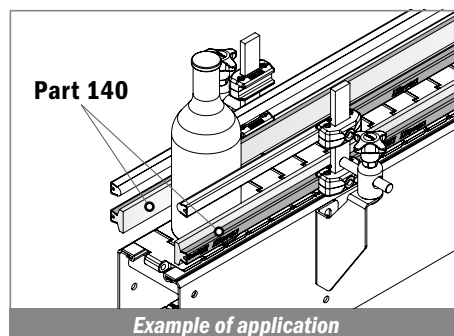

Article-Nr.	Material	Availability	Supply
14060BC	BluLub	On request	3 m bars
14063	Ti-White	Stock item	3 m bars
14063BLC	Blue	On request	3 m bars

146 Guida conica / Guide rail / Konische Führung

Stainless steel profile thickness: 1,5 mm