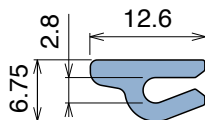

192 Guida collo / Neck guide / Nackenführung

Delivery: **Easy** **Standard** Fit on 1.8 - 2 mm