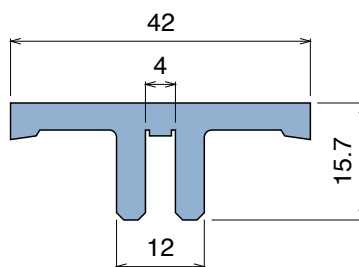

108 Profilo T / T-profile / T-Profil

Delivery: **Easy** **Standard**