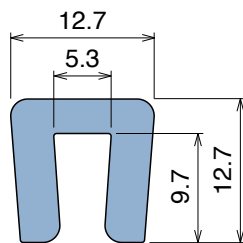

1006

Copri profilo / Bar cap / Abdeckprofil

Delivery: **Easy** **Standard** Fit on 5 mm (3/16")