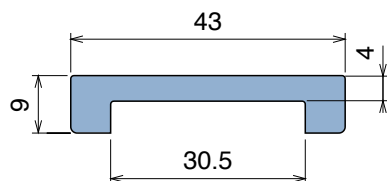

177

Profilo "U" / U-Profile / U-Profil

Delivery: **Easy** **Standard**