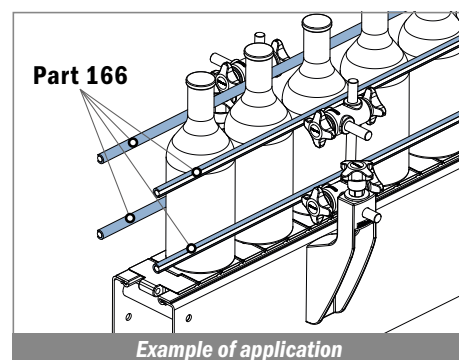

Article-Nr.	A	B	C	Material	Availability	Supply
16601B	8	12	0.5	BluLub	Stock item	30 m coils
16602B	10	14	0.5	BluLub	On request	30 m coils
16603B	12	16	1	BluLub	On request	30 m coils
16604B	16	20	1.5	BluLub	On request	30 m coils
16601	8	12	0.5	Ti-White	Stock item	30 m coils
16602	10	14	0.5	Ti-White	Stock item	30 m coils
16603	12	16	1	Ti-White	Stock item	30 m coils
16604	16	20	1.5	Ti-White	Stock item	30 m coils
16601BL	8	12	0.5	Blue	On request	30 m coils
16602BL	10	14	0.5	Blue	On request	30 m coils
16603BL	12	16	1	Blue	On request	30 m coils
16604BL	16	20	1.5	Blue	On request	30 m coils