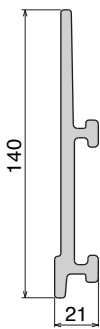

Pag 389

1011
Fit on 10 mm

Pag 389

1013
Fit on 10 mm

Pag 389

1012
Fit on 12/13 mm

Pag 390

181 Fit on 25,4 x 25,4 mm

Pag 390

Pag 390

1052 Fit on 38,1 x 50,8 mm

Pag 391

180 Fit on 30,5 x 46 mm

Pag 391

Side guide rail USED WITH PLATE

See product page for specific details and materials available.

189
Fit on mm
50 x 6

Pag 398

189 Label saver
Fit on mm
50 x 6

Pag 398/399

1096
Fit on mm
50 x 5

Pag 399

Side guide rail USED WITH PLATE AND CLAMP See product page for specific details and materials available.

1077 RS
Fit on mm
60 x 6

Pag 404

1078 RS
Fit on mm
60 x 6

Pag 404

193
Fit on mm
60 x 5

Pag 405

189
Fit on mm
60 x 5

Pag 405/406