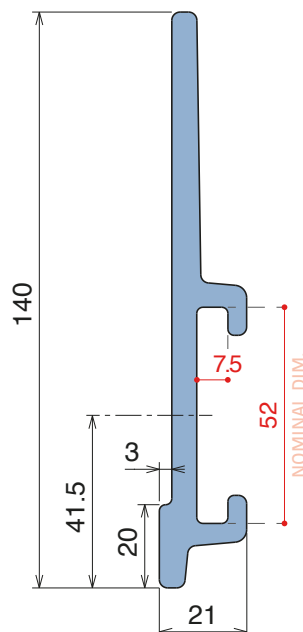

Guida laterale con salva etichetta

Side guide with label saver / Seitenführung mit Etikettenschutz

Article-Nr.	Material	Availability	Supply
18900BC	BluLub	Stock item	3 m bars
18900BLC	Blue	On request	3 m bars
18904C	Grey	Stock item	3 m bars

Plate
50 x 6 mm

Option of application - Plate

Part 159
Pag 410

Option of application - Guide

Easy Bendable

For the grooved version, just add "-S" to the related Article Nr.