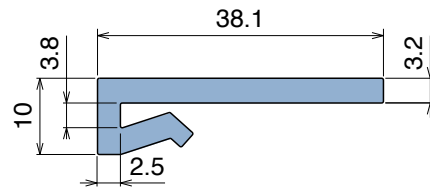

1028

Profilo "J" / J-Profile / J-Profil

Delivery: **Easy** **Standard** Fit on 3 mm (1/8")