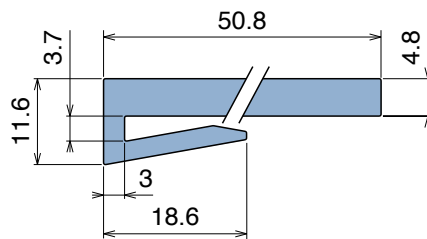

1030

Profilo "J" / J-Profile / J-Profil

Delivery: **Easy** **Standard** Fit on 3 mm (1/8")