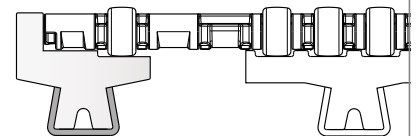

Example of application

198-199

Macchina curvatrice / Bending machine / Biegemaschine

Delivery: **Easy** **Standard**

NEW Electric Bending machine

Article-Nr. **19848**

Dimension base: 665 x 740 mm
 Height: 1400 mm
 Approximate weight: 170 Kg
 Shafts diameter: 30 mm
 Rolls diameter: 137 mm
 Geared motor: HP 1
 Shafts speed: 9 RPM
 Steel frame
 Two forming rolls
 Steel shafts in special steel