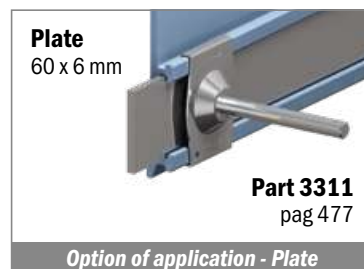

Article-Nr.	A	Material	Availability	Supply
18720BC	12	BluLub	Stock item	3 m bars
18730BC	20	BluLub	Stock item	3 m bars
18740BC	40	BluLub	Stock item	3 m bars
18725C	12	Blue	On request	3 m bars
18735C	20	Blue	On request	3 m bars
18745C	40	Blue	On request	3 m bars
18724C	12	Grey	On request	3 m bars
18734C	20	Grey	On request	3 m bars
18744C	40	Grey	On request	3 m bars