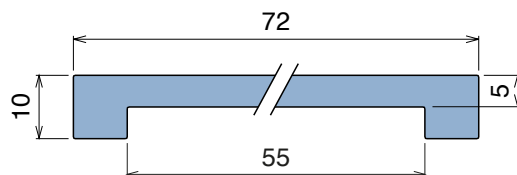

1060

Profilo "U" / U-Profile / U-Profil

Delivery: **Easy** **Standard** Coils available