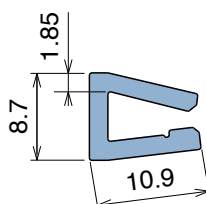

NEW 1090

Profilo "J" / J-Profile / J-Profil

Delivery: **Easy** **Standard** Fit on 1,8 to 2 mm