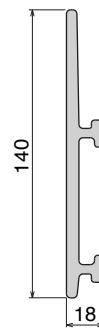

Pag 407

189 Label saver
Fit on mm
60 x 6