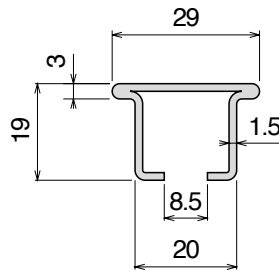

112 Profilo in Acciaio inox / Stainless steel profile / Edelstahl-Profil

Delivery: **Easy** **Standard**