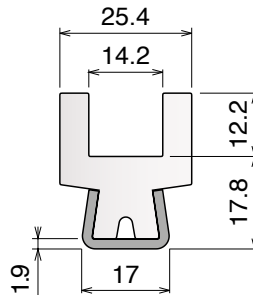

Article-Nr.	Material	Availability	Supply
14503C	BluLub	On request	3 m bars
14504C	Ti-White	On request	3 m bars
14505C	Blue	On request	3 m bars

Bendable profile, generally used with sideflexing belt 600 series.

Example of application

Stainless steel profile thickness: 1,9 mm

Article-Nr.	Material	Availability	Supply
14563	BluLub	On request	3 m bars
14564	Ti-White	On request	3 m bars
14565	Blue	On request	3 m bars

Bendable profile, generally used with modular belts with 8,7 mm height.

Example of application