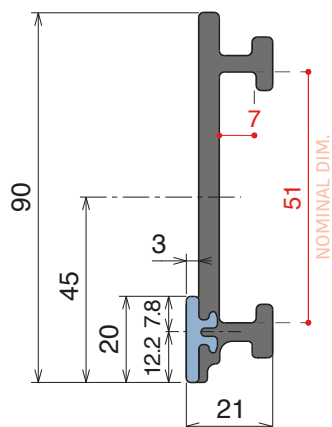

Delivery:	Easy	Standard	Fit on 50 x 6 mm	Article-Nr.	Version	Material	Availability	Supply
				107722	A	Black+ BluLub	On request	3 m bars
				107723	B	Black+ BluLub	On request	3 m bars

VERSION A - Label saver 2 cm