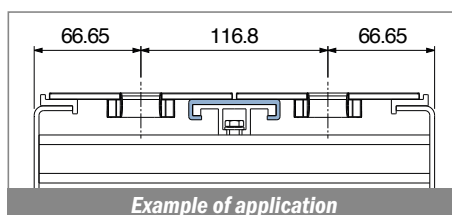

1042

Profilo "C" / C-Profile / C-Profil

Delivery: **Easy** **Standard** Fit on 50 x 6 mm

North America STANDARD

Article-Nr.	Material	Availability	Supply
104200BC	BluLub	On request	3 m bars
104200B	BluLub	On request	6 m bars
104203C	Ti-White	Stock item	3 m bars
104203	Ti-White	On request	6 m bars
104205C	Blue	On request	3 m bars
104205	Blue	On request	6 m bars
104201C	Green	On request	3 m bars
104201	Green	On request	6 m bars