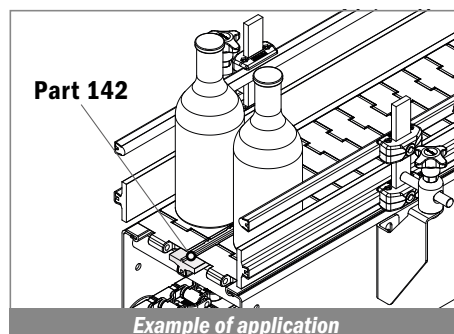

Article-Nr.	Material	Availability	Supply
14200BC	BluLub	On request	3 m bars
14201C	Ti-White	On request	3 m bars
14205C	Blue	On request	3 m bars