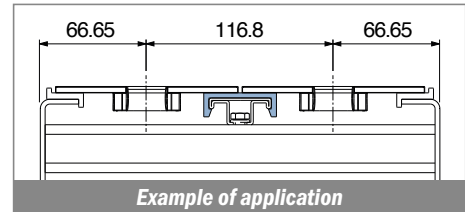

1053

Profilo "C" / C-Profile / C-Profil

Delivery: **Easy** **Standard** Fit on 38.1 x 6.35 mm

North America STANDARD

Article-Nr.	Material	Availability	Supply
105300BC	BluLub	On request	3 m bars
105300B	BluLub	On request	6 m bars
105303C	Ti-White	Stock item	3 m bars
105303	Ti-White	On request	6 m bars
105305C	Blue	On request	3 m bars
105305	Blue	On request	6 m bars