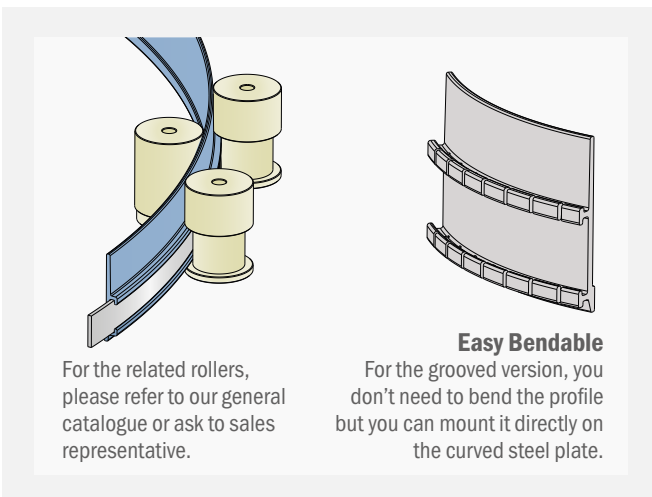

3 | Bend assembled profile