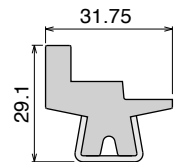

Guide rail

See product page for specific details and materials available. | Assembled with stainless steel profile AISI 304.

119

Pag 411

121

Pag 412

120

Pag 413

152

Pag 413

1067

Pag 414

143

Pag 414

122

Pag 415

123

Pag 415

140

Pag 416

146

Pag 416

124

Pag 417

141

Pag 417

142

Pag 418

125

Pag 418

144

Pag 419

184

Pag 419

145

Pag 420

1087

Pag 420

191

Pag 421

126

Pag 421

127

Pag 421

128

Pag 422

129

Pag 422

Bending machines and rollers

See product page for specific details.

198

Pag 423

199

Pag 423

151

Pag 424/425