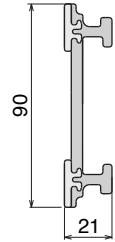

Pag 404

193
Fit on mm
60 x 5