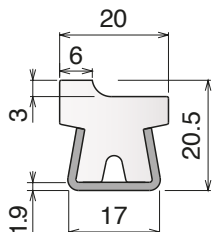

Materiale / Material / Materialien:
Profilo metallico: Acciaio inox AISI 304
Metal profile: Stainless steel AISI 304
Metallprofil: Edelstahl AISI 304

191-126-127

Guide estruse / Extruded profiles / Extrudiertes Profil

191 Guida conica / Guide rail / Konische Führung

Stainless steel profile thickness: 1,9 mm