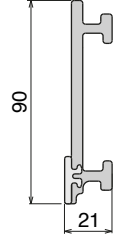

Pag 402

1078 RS
Fit on mm
50 x 6