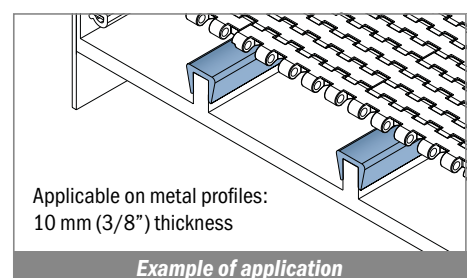

Article-Nr.	Material	Availability	Supply
101100B-30	BluLub	On request	30 m coils
101103-30	Ti-White	On request	30 m coils
101105-30	Blue	On request	30 m coils