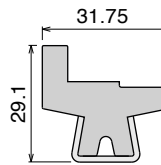

Guide rail

See product page for specific details and materials available. | Assembled with stainless steel profile AISI 304.

119

Pag 411

121

Pag 412

120

Pag 413

152

Pag 413

1067

Pag 414

143

Pag 414

122

Pag 415

123

Pag 415

140

Pag 416

146

Pag 416

124

Pag 417

141

Pag 417

142

Pag 418

125

Pag 418

144

Pag 419

184

Pag 419

145

Pag 420

1087

Pag 420

191

Pag 421

126

Pag 421

127

Pag 421

128

Pag 422

129

Pag 422

Bending machines and rollers

See product page for specific details.

198

Pag 423

199

Pag 423

151

Pag 424/425