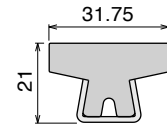

Guide rail

See product page for specific details and materials available. | Assembled with stainless steel profile AISI 304.

119

Pag 411

121

Pag 412

120

Pag 413

152

Pag 413

1067

Pag 414

143

Pag 414

122

Pag 415

123

Pag 415

140

Pag 416

146

Pag 416

124

Pag 417

141

Pag 417

142

Pag 418

125

Pag 418

144

Pag 419

184

Pag 419

145

Pag 420

1087

Pag 420

191

Pag 421

126

Pag 421

127

Pag 421

128

Pag 422

129

Pag 422

Bending machines and rollers

See product page for specific details.

198

Pag 423

199

Pag 423

151

Pag 424/425