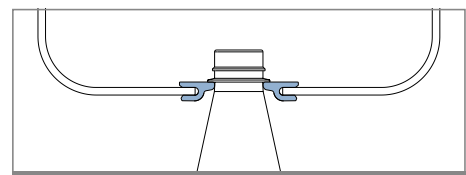

Article-Nr.	Material	Availability	Supply
19200B	BluLub	Stock item	30 m coils
19200	Ti-White	On request	30 m coils
19205	Blue	On request	30 m coils

Example of application