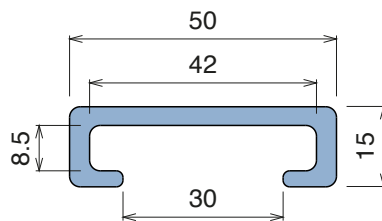

North America STANDARD