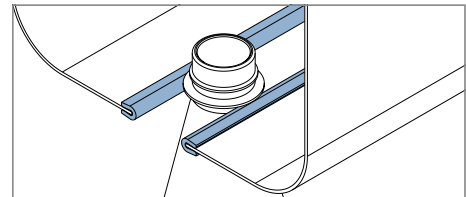

Article-Nr.	Material	Availability	Supply
16700BC	BluLub	Stock item	3 m bars
16700B	BluLub	On request	6 m bars
16700B-30	BluLub	Stock item	30 m coils
16700C	Ti-White	On request	3 m bars
16700	Ti-White	On request	6 m bars
16700-30	Ti-White	On request	30 m coils
16705C	Blue	On request	3 m bars
16705	Blue	On request	6 m bars
16705-30	Blue	On request	30 m coils

Example of application