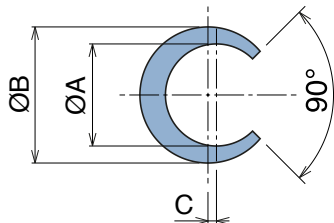

166 Profilo per tondini / Round profile for steel rods / Halbmond Profil

Delivery: **Easy** **Standard** Coils available