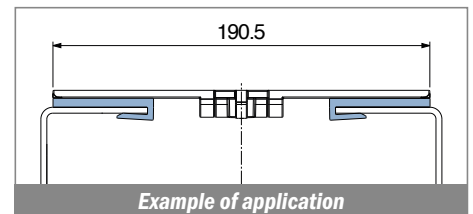

1030

Profilo "J" / J-Profile / J-Profil

Delivery: **Easy** **Standard** Fit on 3 mm (1/8")

North America STANDARD

Article-Nr.	Material	Availability	Supply
103000BC	BluLub	On request	3 m bars
103000B	BluLub	On request	6 m bars
103003C	Ti-White	Stock item	3 m bars
103003	Ti-White	On request	6 m bars
103005C	Blue	On request	3 m bars
103005	Blue	On request	6 m bars