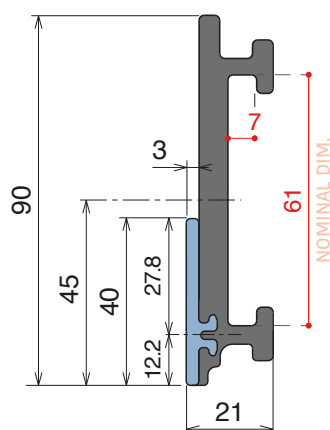

Delivery:	Easy	Standard	Fit on 60 x 6 mm	Article-Nr.	Version	Material	Availability	Supply
				107700	A	Black+ BluLub	On request	3 m bars
				107701	B	Black+ BluLub	On request	3 m bars

VERSION A - Label saver 2 cm