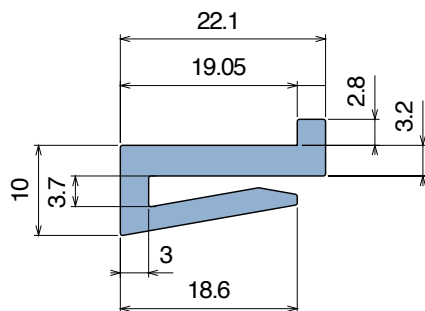

1014

Profilo "J" / J-Profile / J-Profil

Delivery: **Easy** **Standard** Fit on 3 mm (1/8")