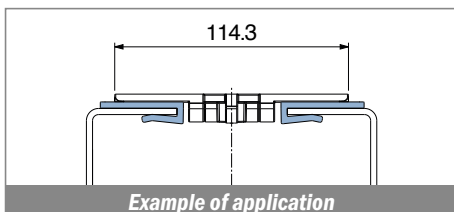

1046

Profilo "J" / J-Profile / J-Profil

Delivery: **Easy** **Standard** Fit on 3 mm (1/8")

North America STANDARD

Article-Nr.	Material	Availability	Supply
104600BC	BluLub	On request	3 m bars
104600B	BluLub	On request	6 m bars
104600B-30	BluLub	Stock item	30 m coils
104603C	Ti-White	Stock item	3 m bars
104603	Ti-White	On request	6 m bars
104603-30	Ti-White	Stock item	30 m coils
104601C	Black	On request	3 m bars
104601	Black	On request	6 m bars
104601-30	Black	On request	30 m coils
104605C	Blue	On request	3 m bars
104605	Blue	On request	6 m bars
104605-30	Blue	On request	30 m coils
104602C	Green	Stock item	3 m bars
104602	Green	On request	6 m bars
104602-30	Green	Stock item	30 m coils