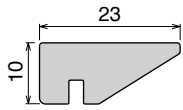

Neck guide

See product page for specific details and materials available.

170 Fit on 2,5 mm