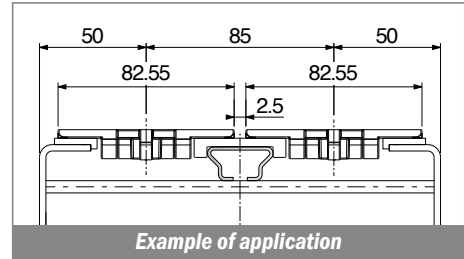

Article-Nr.	Material	Availability	Supply
11801C	AISI 304	Stock item	3 m bars
11801	AISI 304	Stock item	6 m bars
11802C	AISI 430	Stock item	3 m bars
11802	AISI 430	On request	6 m bars