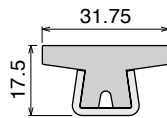

Guide rail

See product page for specific details and materials available. | Assembled with stainless steel profile AISI 304.

119

Pag 411

121

Pag 412

120

Pag 413

152

Pag 413

1067

Pag 414

143

Pag 414

122

Pag 415

123

Pag 415

140

Pag 416

146

Pag 416

124

Pag 417

141

Pag 417

142

Pag 418

125

Pag 418

144

Pag 419

184

Pag 419

145

Pag 420

1087

Pag 420

191

Pag 421

126

Pag 421

127

Pag 421

128

Pag 422

129

Pag 422

Bending machines and rollers

See product page for specific details.

198

Pag 423

199

Pag 423

151

Pag 424/425