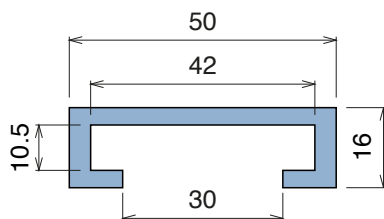

137

Profilo "C" / C-Profile / C-Profil

Delivery: **Easy** **Standard** Fit on 40 x 8 mm / 40 x 10 mm