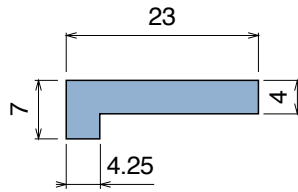

NEW 1094

Profilo "L" / L-Profile / L-Profil