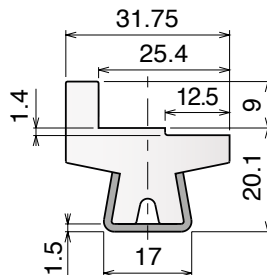

NEW 129 Guida conica / Guide rail / Konische Führung

Stainless steel profile thickness: 1,5 mm