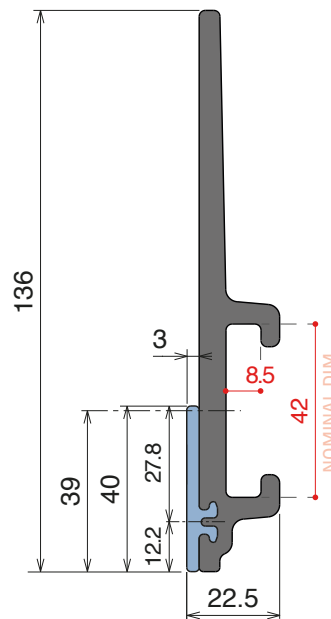

Delivery: **Easy** **Standard** Fit on 40 x 8 mm

Article-Nr.	Version	Material	Availability	Supply
107900	A	Black+ BluLub	On request	3 m bars
107901	B	Black+ BluLub	On request	3 m bars

VERSION A - Label saver 2 cm