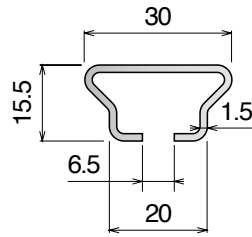

118 Profilo in Acciaio inox / Stainless steel profile / Edelstahl-Profil

Delivery: **Easy** **Standard**