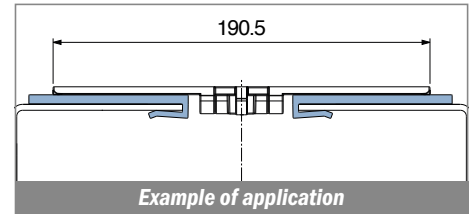

1034

Profilo "J" / J-Profile / J-Profil

Delivery: **Easy** **Standard** Fit on 3 mm (1/8")

North America STANDARD

Article-Nr.	Material	Availability	Supply
103400BC	BluLub	On request	3 m bars
103400B	BluLub	On request	6 m bars
103403C	Ti-White	Stock item	3 m bars
103403	Ti-White	On request	6 m bars
103405C	Blue	On request	3 m bars
103405	Blue	On request	6 m bars