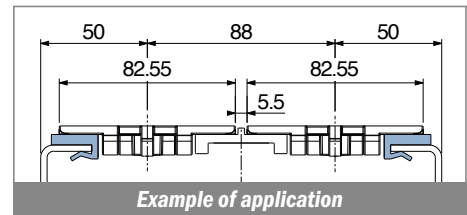

Article-Nr.	Material	Availability	Supply
102200BC	BluLub	On request	3 m bars
102200B	BluLub	On request	6 m bars
102200B-30	BluLub	On request	30 m coils
102203C	Ti-White	Stock item	3 m bars
102203	Ti-White	On request	6 m bars
102203-30	Ti-White	On request	30 m coils
102205C	Blue	On request	3 m bars
102205	Blue	On request	6 m bars
102205-30	Blue	On request	30 m coils