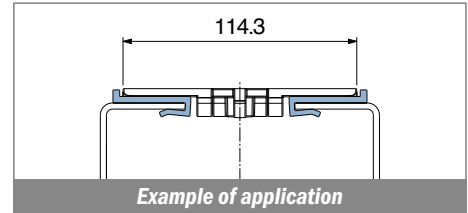

1027

Profilo "J" / J-Profile / J-Profil

Delivery: **Easy** **Standard** Fit on 3 mm (1/8")

North America STANDARD

Article-Nr.	Material	Availability	Supply
102700BC	BluLub	On request	3 m bars
102700B	BluLub	On request	6 m bars
102700B-30	BluLub	On request	30 m coils
102703C	Ti-White	Stock item	3 m bars
102703	Ti-White	On request	6 m bars
102703-30	Ti-White	On request	30 m coils
102705C	Blue	On request	3 m bars
102705	Blue	On request	6 m bars
102705-30	Blue	On request	30 m coils