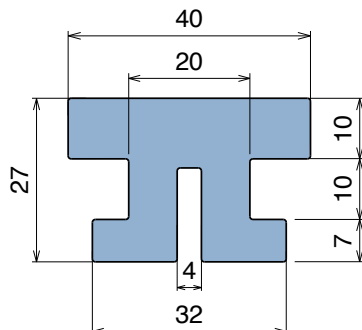

NEW 1095

Copri profilo / Bar cap / Abdeckprofil

Fit on 4 mm