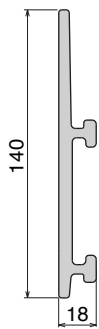

Pag 405

189
Fit on mm
60 x 5