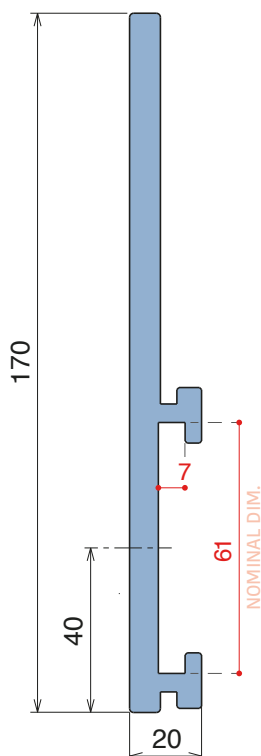

187 Guida laterale / Side guide / Seitenführung

Delivery: **Easy** **Standard** Fit on 60 x 6 mm