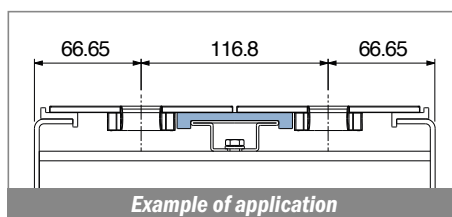

Article-Nr.	Material	Availability	Supply
106000BC	<i>BluLub</i>	On request	3 m bars
106000B	<i>BluLub</i>	On request	6 m bars
106003C	<i>Ti-White</i>	On request	3 m bars
106003	<i>Ti-White</i>	On request	6 m bars
106001C	Black	Stock item	3 m bars
106001	Black	On request	6 m bars
106005C	Blue	On request	3 m bars
106005	Blue	On request	6 m bars
106002C	Green	Stock item	3 m bars
106002	Green	Stock item	6 m bars