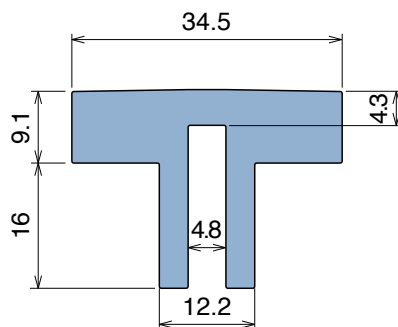

1007

Copri profilo / Bar cap / Abdeckprofil

Delivery: **Easy** **Standard** Fit on 5 mm (3/16")