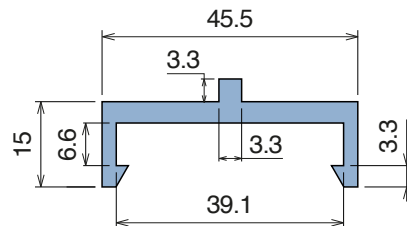

North America STANDARD