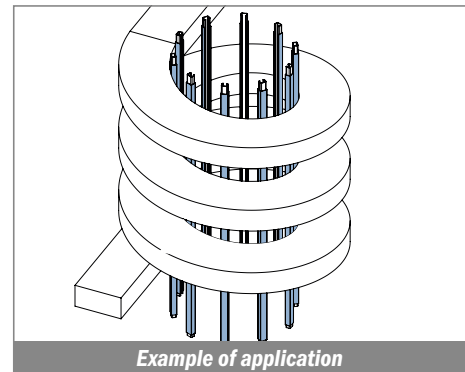

Article-Nr.	Material	Availability	Supply
18000BC	BluLub	On request	3 m bars
18000B	BluLub	On request	6 m bars
18003C	Ti-White	On request	3 m bars
18003	Ti-White	On request	6 m bars
18005C	Blue	On request	3 m bars
18005	Blue	On request	6 m bars