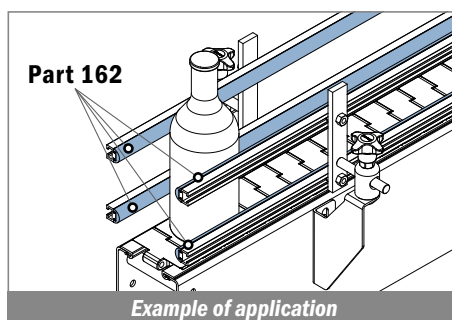

162 Profilo "C" / C-Profile / C-Profil

Delivery: **Easy** **Standard** Coils available

Used with
Part 164/165
Pag 380

Article-Nr.	Material	Availability	Supply
16202BC	BluLub	Stock item	3 m bars
16202B	BluLub	On request	6 m bars
16202B-30	BluLub	Stock item	30 m coils
16203C	Ti-White	Stock item	3 m bars
16203	Ti-White	On request	6 m bars
16203-30	Ti-White	Stock item	30 m coils
16205C	Blue	On request	3 m bars
16205	Blue	On request	6 m bars
16205-30	Blue	On request	30 m coils
16202C	Green	Stock item	3 m bars
16202	Green	On request	6 m bars
16202-30	Green	Stock item	30 m coils