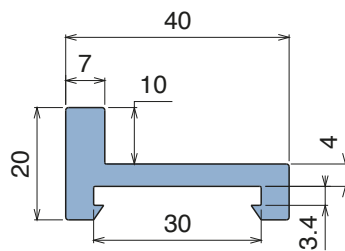

156

Profilo "U" / U-Profile / U-Profil

Delivery: **Easy** **Standard**