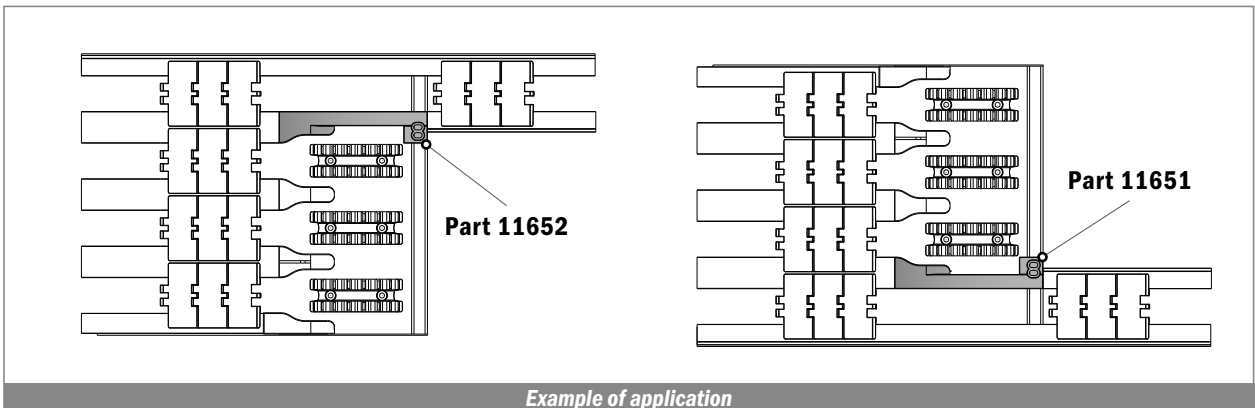

NEW 116

Pattino guida catena, laterale / Side transfer guide shoe / Seitlicher Transfer Schuh

Delivery: **Easy** **Standard** Used with Part 112 Pag 373

Article-Nr.	Colour	Availability
11651	Black	On request

VERSION LEFT

VERSION RIGHT

Article-Nr.	Colour	Availability
11652	Black	On request