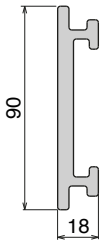

Pag 390

Pag 390

1052 Fit on 38,1 x 50,8 mm

Pag 391

180 Fit on 30,5 x 46 mm

Pag 391

Side guide rail USED WITH PLATE

See product page for specific details and materials available.

189
Fit on mm
50 x 6

Pag 398

189 Label saver
Fit on mm
50 x 6

Pag 398/399

1096
Fit on mm
50 x 5

Pag 399

Side guide rail USED WITH PLATE AND CLAMP See product page for specific details and materials available.

1077 RS
Fit on mm
50 x 6

Pag 402

1078 RS
Fit on mm
50 x 6

Pag 402

1057
Fit on mm
60 x 6

Pag 403

1077 Label saver
Fit on mm
60 x 6

Pag 403