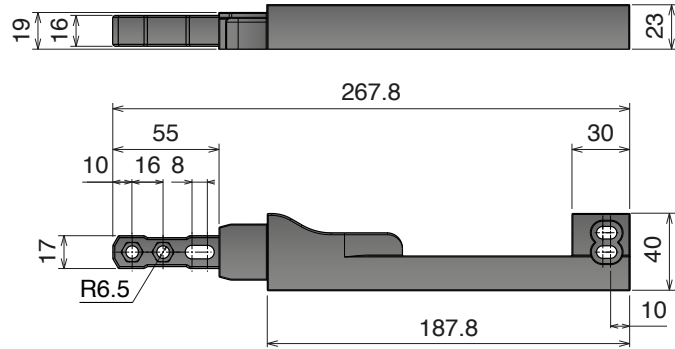

NEW 116

Pattino guida catena, laterale / Side transfer guide shoe / Seitlicher Transfer Schuh

Delivery: **Easy** **Standard** Used with Part 112 Pag 373

Article-Nr.	Colour	Availability
11651	Black	On request

VERSION LEFT