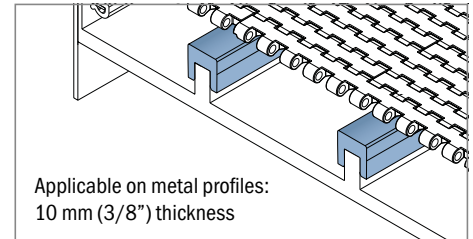

Article-Nr.	Material	Availability	Supply
101300BC	BluLub	On request	3 m bars
101300B	BluLub	On request	6 m bars
101303C	Ti-White	On request	3 m bars
101303	Ti-White	On request	6 m bars
101305C	Blue	On request	3 m bars
101305	Blue	On request	6 m bars

Applicable on metal profiles:
10 mm (3/8") thickness

Example of application