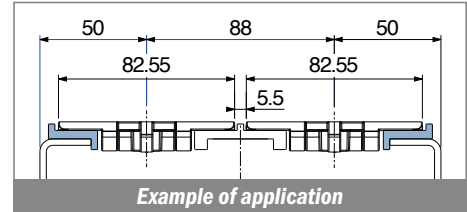

Article-Nr.	Material	Availability	Supply
107404	BluLub	On request	60 m coils
107403	Ti-White	On request	60 m coils
107401	Black	Stock item	60 m coils
107405	Blue	On request	60 m coils