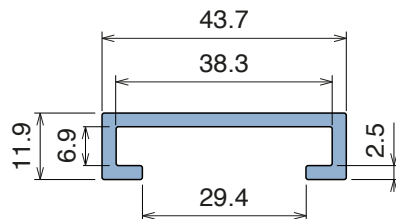

NEW 1082

Profilo "C" / C-Profile / C-Profil

Fit on 38.1 x 6.35 mm