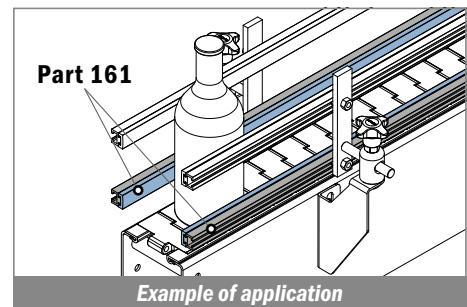

161 Profilo "C" / C-Profile / C-Profil

Delivery: **Easy** **Standard** Coils available

Used with
Part 164/165
Pag 380

Article-Nr.	Material	Availability	Supply
16103BC	<i>BluLub</i>	On request	3 m bars
16103B	<i>BluLub</i>	On request	6 m bars
16103B-30	<i>BluLub</i>	Stock item	30 m coils
16103C	<i>Ti-White</i>	Stock item	3 m bars
16103	<i>Ti-White</i>	Stock item	6 m bars
16103-30	<i>Ti-White</i>	Stock item	30 m coils
16105C	Blue	On request	3 m bars
16105	Blue	On request	6 m bars
16105-30	Blue	On request	30 m coils