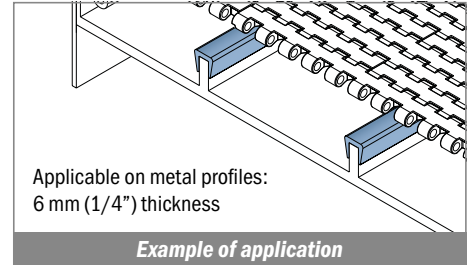

Applicable on metal profiles:
5 mm (3/16") thickness

Example of application

1009

Copri profilo / Bar cap / Abdeckprofil

Delivery: **Easy** **Standard** Fit on 6 mm (1/4")

Article-Nr.	Material	Availability	Supply
100900B-30	BluLub	On request	30 m coils
100903-30	Ti-White	Stock item	30 m coils
100905-30	Blue	On request	30 m coils