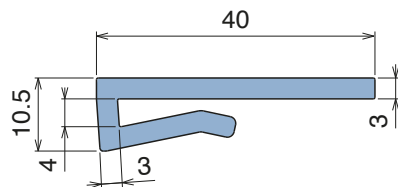

1046

Profilo "J" / J-Profile / J-Profil

Delivery: **Easy** **Standard** Fit on 3 mm (1/8")