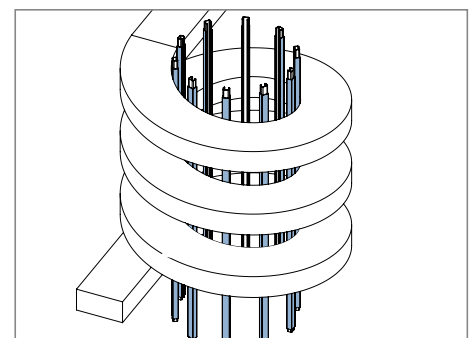

Example of application

1052 Copri profilo / Bar cover / Abdeckprofil

Delivery: **Easy** **Standard** Fit on 38.1 x 50.8 mm (1-1/2"x2")

Article-Nr.	Material	Availability	Supply
105200BC	BluLub	On request	3 m bars
105200B	BluLub	On request	6 m bars
105203C	Ti-White	Stock item	3 m bars
105203	Ti-White	On request	6 m bars
105205C	Blue	On request	3 m bars
105205	Blue	On request	6 m bars