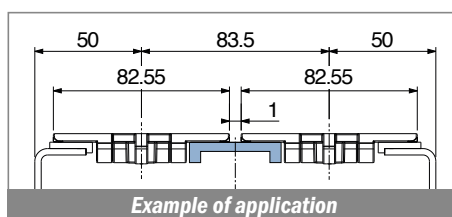

Article-Nr.	Material	Availability	Supply
11101BC	<i>BluLub</i>	Stock item	3 m bars
11101B	<i>BluLub</i>	On request	6 m bars
11101B-30	<i>BluLub</i>	On request	30 m coils
11103C	<i>Ti-White</i>	On request	3 m bars
11103	<i>Ti-White</i>	On request	6 m bars
11103-30	<i>Ti-White</i>	On request	30 m coils
11101C	Black	Stock item	3 m bars
11101	Black	Stock item	6 m bars
11101-30	Black	Stock item	30 m coils
11105C	Blue	On request	3 m bars
11105	Blue	On request	6 m bars
11105-30	Blue	On request	30 m coils
11102C	Green	Stock item	3 m bars
11102	Green	Stock item	6 m bars
11102-30	Green	On request	30 m coils