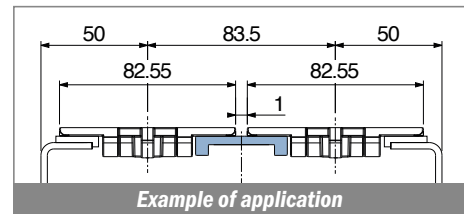

Article-Nr.	Material	Availability	Supply
105901BC	BluLub	Stock item	3 m bars
105901B	BluLub	On request	6 m bars
105901B-30	BluLub	On request	30 m coils
105903C	Ti-White	On request	3 m bars
105903	Ti-White	On request	6 m bars
105903-30	Ti-White	On request	30 m coils
105901C	Black	Stock item	3 m bars
105901	Black	On request	6 m bars
105901-30	Black	On request	30 m coils
105905C	Blue	On request	3 m bars
105905	Blue	On request	6 m bars
105905-30	Blue	On request	30 m coils
105902C	Green	Stock item	3 m bars
105902	Green	On request	6 m bars
105902-30	Green	On request	30 m coils