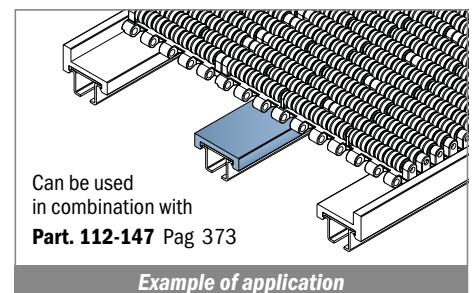

Article-Nr.	Material	Availability	Supply
10901BC	BluLub	Stock item	3 m bars
10901B	BluLub	On request	6 m bars
10901B-30	BluLub	On request	30 m coils
10903C	Ti-White	Stock item	3 m bars
10903	Ti-White	Stock item	6 m bars
10903-30	Ti-White	On request	30 m coils
10901C	Black	Stock item	3 m bars
10901	Black	Stock item	6 m bars
10901-30	Black	Stock item	30 m coils
10905C	Blue	On request	3 m bars
10905	Blue	On request	6 m bars
10905-30	Blue	On request	30 m coils
10902C	Green	Stock item	3 m bars
10902	Green	Stock item	6 m bars
10902-30	Green	On request	30 m coils