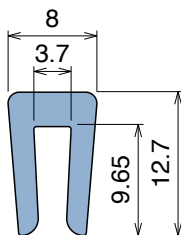

1004

Copri profilo / Bar cap / Abdeckprofil

Delivery: **Easy** **Standard** Fit on 3 mm (1/8")