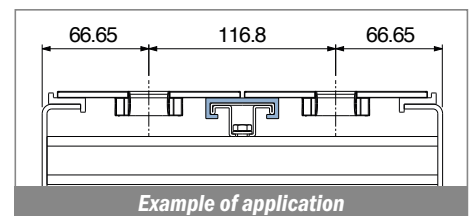

Article-Nr.	Material	Availability	Supply
108200BC	BluLub	On request	3 m bars
108200B	BluLub	On request	6 m bars
108203C	Ti-White	On request	3 m bars
108203	Ti-White	On request	6 m bars
108205C	Blue	On request	3 m bars
108205	Blue	On request	6 m bars