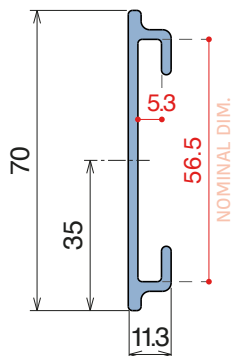

Plate
40 x 10 mm

Option of application - Plate

Part 159
Pag 410

Option of application - Guide

1064 Guida laterale / Side guide / Seitenführung

Delivery: **Easy** **Standard** Fit on 55 x 4 mm

Article-Nr.	Material	Availability	Supply
106400BC	BluLub	On request	3 m bars
106403C	Ti-White	On request	3 m bars
106401C	Black	Stock item	3 m bars
106405C	Blue	On request	3 m bars