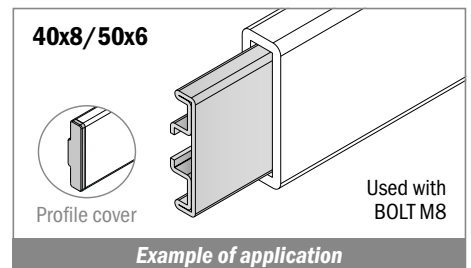

Used with part:
137 - 183 - 189 - 1079

Article-Nr.	A	B	Availability	Supply	Profile cover
105501C	40	8	Stock item	3 m bars	301409
105501	40	8	On request	6 m bars	301409
105503C	50	6	Stock item	3 m bars	301410
105503	50	6	On request	6 m bars	301410