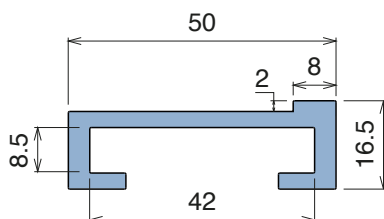

137

Profilo "C" / C-Profile / C-Profil

Delivery: **Easy** **Standard** Fit on 40 x 8 mm / 40 x 10 mm