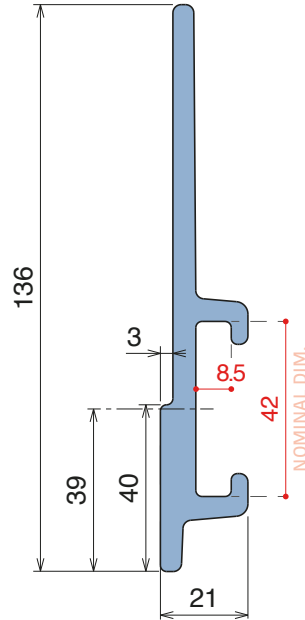

Guida laterale con salva etichetta

Side guide with lable saver / Seitenführung mit Etikettenschutz

Article-Nr.	Material	Availability	Supply
18911BC	BluLub	Stock item	3 m bars
18911BLC	Blue	On request	3 m bars
18915C	Grey	On request	3 m bars

Plate
40 x 8 mm

Valid also for
RS versions

Option of application - Plate

Part 117
Pag 410

Valid also for
RS versions

Option of application - M-Profile

Part 1055
Pag 410

Valid also for
RS versions

Option of application - Guide

NEW 1079

RS Guida laterale con salva etichetta / Side guide with lable saver / Seitenführung mit Etikettenschutz

Delivery: **Easy** **Standard** Fit on 40 x 8 mm

Article-Nr.	Version	Material	Availability	Supply
107900	A	Black+ BluLub	On request	3 m bars
107901	B	Black+ BluLub	On request	3 m bars