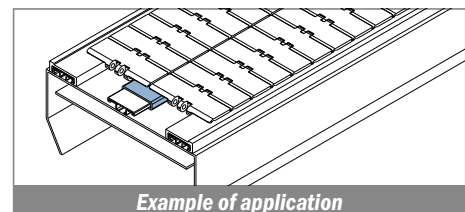

137

Profilo "C" / C-Profile / C-Profil

Delivery: **Easy** **Standard** Fit on 40 x 8 mm / 40 x 10 mm

North America STANDARD

Article-Nr.	Material	Availability	Supply
13701BC	BluLub	Stock item	3 m bars
13701B	BluLub	On request	6 m bars
13703C	Ti-White	Stock item	3 m bars
13703	Ti-White	On request	6 m bars
13702C	Black	Stock item	3 m bars
13702	Black	On request	6 m bars
13705C	Blue	On request	3 m bars
13705	Blue	On request	6 m bars
13701C	Green	Stock item	3 m bars
13701	Green	Stock item	6 m bars