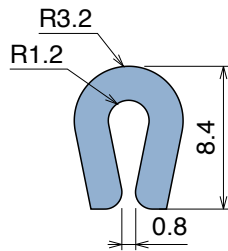

167 Guida collo / Neck guide / Nackenführung

Delivery: **Easy** **Standard** Fit on 1.8 - 2 mm