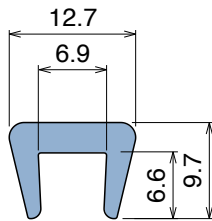

1010

Copri profilo / Bar cap / Abdeckprofil

Delivery: **Easy** **Standard** Fit on 6 mm (1/4")