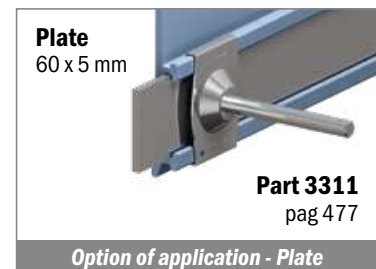

Article-Nr.	Material	Availability	Supply
18980BC	BluLub	Stock item	3 m bars
18985C	Blue	On request	3 m bars
18984C	Grey	On request	3 m bars