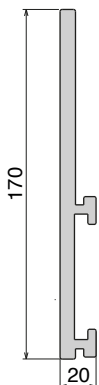

Pag 389

1011
Fit on 10 mm

Pag 389

1013
Fit on 10 mm

Pag 389

1012
Fit on 12/13 mm

Pag 390

181 Fit on 25,4 x 25,4 mm

Pag 390

Pag 390

1052 Fit on 38,1 x 50,8 mm

Pag 391

180 Fit on 30,5 x 46 mm

Pag 391

Side guide rail USED WITH PLATE

See product page for specific details and materials available.

189
Fit on mm
50 x 6

Pag 398

189 Label saver
Fit on mm
50 x 6

Pag 398/399

1096
Fit on mm
50 x 5

Pag 399

Side guide rail USED WITH PLATE AND CLAMP See product page for specific details and materials available.

193
Fit on mm
60 x 6

Pag 407

189 Label saver
Fit on mm
60 x 6

Pag 407/408

1075 RS
Fit on mm
60 x 6

Pag 408

187
Fit on mm
60 x 6

Pag 409