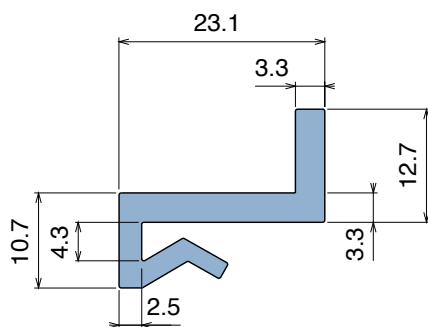

1020

Profilo "J" / J-Profile / J-Profil

Delivery: **Easy** **Standard** Fit on 3 mm (1/8")