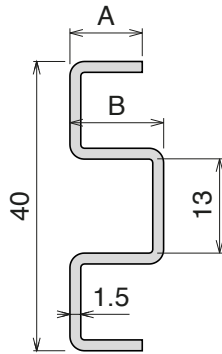

117 Profilo Omega / M-Profile / M-Profil

Delivery: **Easy** Standard