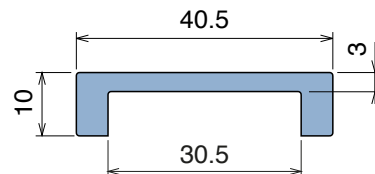

178

Profilo "U" / U-Profile / U-Profil

Delivery: **Easy** **Standard** Coils available