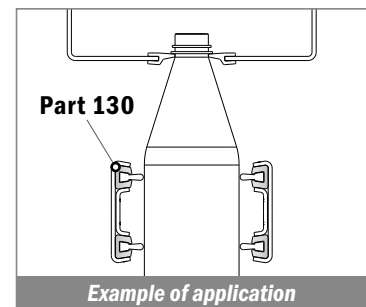

Article-Nr.	Type	Availability	Supply
13001C	A	Stock item	3 m bars
13001	A	On request	6 m bars
13002C	B	On request	3 m bars