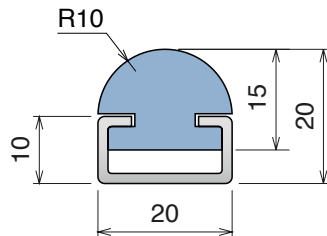

134 Guida laterale / Side guide rail / Seitenführungen

Delivery: **Easy** **Standard** Metal profile: Stainless steel AISI 304