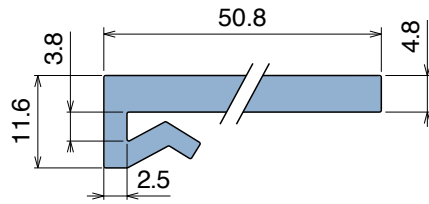

1032

Profilo "J" / J-Profile / J-Profil

Delivery: **Easy** **Standard** Fit on 3 mm (1/8")