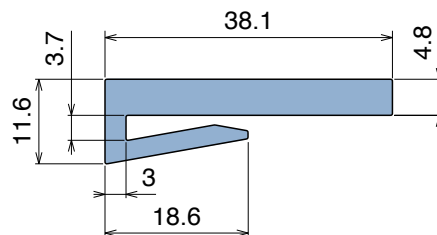

1026

Profilo "J" / J-Profile / J-Profil

Delivery: **Easy** **Standard** Fit on 3 mm (1/8")

North America STANDARD

Article-Nr.	Material	Availability	Supply
102600BC	BluLub	On request	3 m bars
102600B	BluLub	On request	6 m bars
102600B-30	BluLub	On request	30 m coils
102603C	Ti-White	Stock item	3 m bars
102603	Ti-White	On request	6 m bars
102603-30	Ti-White	On request	30 m coils
102605C	Blue	On request	3 m bars
102605	Blue	On request	6 m bars
102605-30	Blue	On request	30 m coils