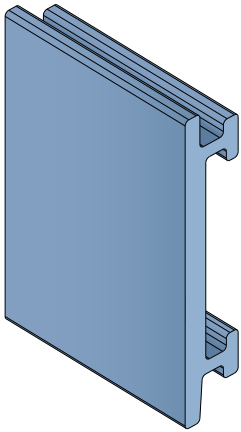

Single components

Easy Bendable

For the grooved version, just add "S" to the related Article Nr.

1057/1077

Guida laterale / Side guide / Seitenführung

Delivery: **Easy** **Standard** Fit on 60 x 6 mm

Article-Nr.	Material	Availability	Supply
105700BC	BluLub	Stock item	3 m bars
105711C	Black	Stock item	3 m bars
105705C	Blue	On request	3 m bars
105704C	Grey	Stock item	3 m bars