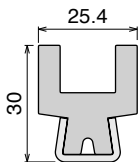

Guide rail

See product page for specific details and materials available. | Assembled with stainless steel profile AISI 304.

119

Pag 411

121

Pag 412

120

Pag 413

152

Pag 413

1067

Pag 414

143

Pag 414

122

Pag 415

123

Pag 415

140

Pag 416

146

Pag 416

124

Pag 417

141

Pag 417

142

Pag 418

125

Pag 418

144

Pag 419

184

Pag 419

145

Pag 420

1087

Pag 420

191

Pag 421

126

Pag 421

127

Pag 421

128

Pag 422

129

Pag 422

Bending machines and rollers

See product page for specific details.

198

Pag 423

199

Pag 423

151

Pag 424/425