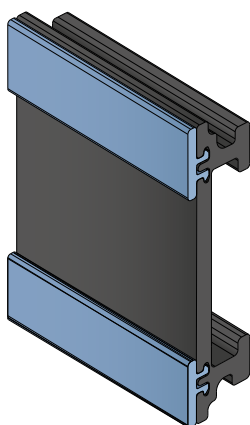

VERSION A - Label saver 2 cm