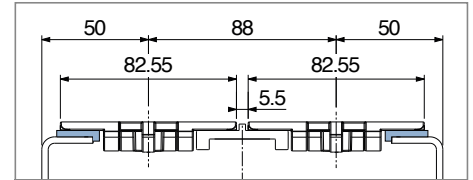

Article-Nr.	Material	Availability	Supply
109404	BluLub	On request	60 m coils
109403	Ti-White	On request	60 m coils
109401	Black	On request	60 m coils
109405	Blue	On request	60 m coils
109402	Green	On request	60 m coils

Example of application