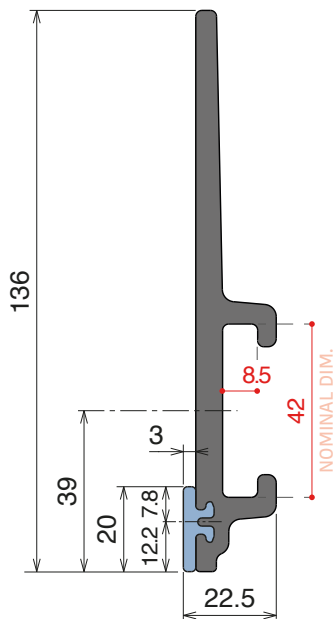

Delivery: **Easy** **Standard** Fit on 40 x 8 mm

Article-Nr.	Version	Material	Availability	Supply
107900	A	Black+ BluLub	On request	3 m bars
107901	B	Black+ BluLub	On request	3 m bars

VERSION A - Label saver 2 cm