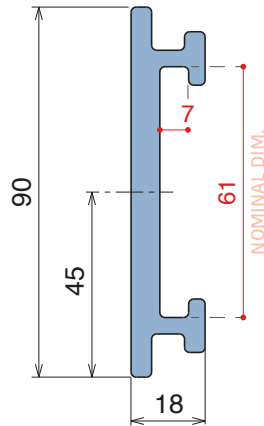

Single components

Easy Bendable

For the grooved version, just add "S" to the related Article Nr.

1057/1077

Guida laterale / Side guide / Seitenführung

Delivery: **Easy** **Standard** Fit on 60 x 6 mm

Article-Nr.	Material	Availability	Supply
105700BC	BluLub	Stock item	3 m bars
105711C	Black	Stock item	3 m bars
105705C	Blue	On request	3 m bars
105704C	Grey	Stock item	3 m bars