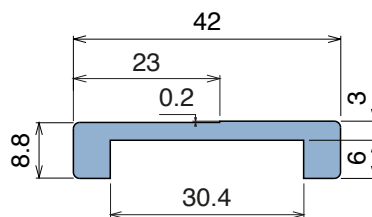

Staggered version