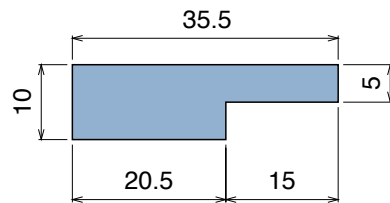

174

Profilo "L" / L-Profile / L-Profil

Delivery: **Easy** **Standard**