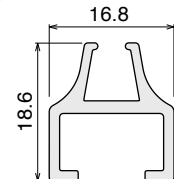

Pag 429

188 Aluminum