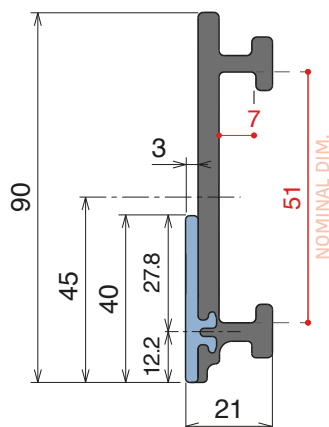

Delivery:	Easy	Standard	Fit on 50 x 6 mm	Article-Nr.	Version	Material	Availability	Supply
				107722	A	Black+ BluLub	On request	3 m bars
				107723	B	Black+ BluLub	On request	3 m bars

VERSION A - Label saver 2 cm