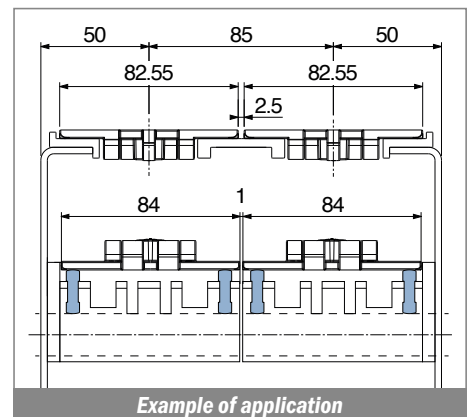

Article-Nr.	Material	Availability	Supply
10704	BluLub	On request	60 m coils
10703	Ti-White	Stock item	60 m coils
10701	Black	On request	60 m coils
10705	Blue	On request	60 m coils
10702	Green	Stock item	60 m coils