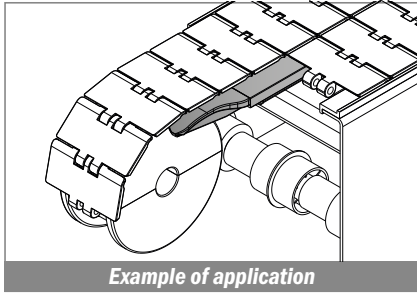

113

Pattino guida catena, centrale / Central wear strip shoe / Zentraler Einlaufschuh

Delivery: **Easy** **Standard** Used with Part 112 Pag 373

Article-Nr.	Colour	Availability

11301	Black	On request