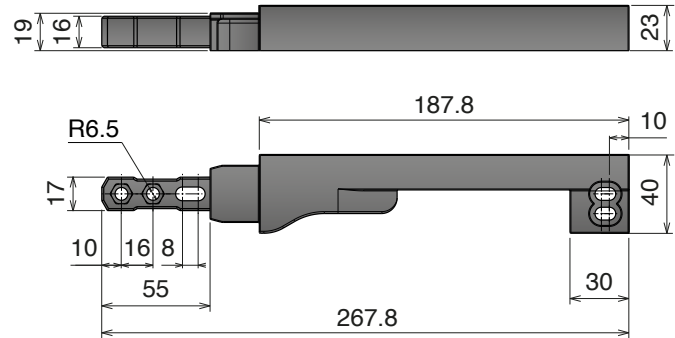

VERSION RIGHT

Article-Nr.	Colour	Availability
11652	Black	On request