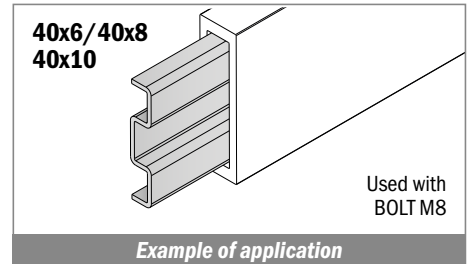

Easy Bendable

For the grooved version, just add "-S" to the related Article Nr.

117 Profilo Omega / M-Profile / M-Profil

Delivery: **Easy** Standard

Used with part:
137 - 183 - 189 - 1079

Article-Nr.	A	B	Availability	Supply
11703C	6	10	Stock item	3 m bars
11703	6	10	On request	6 m bars
11701C	8	8	Stock item	3 m bars
11701	8	8	Stock item	6 m bars
11702C	10	10	Stock item	3 m bars
11702	10	10	On request	6 m bars