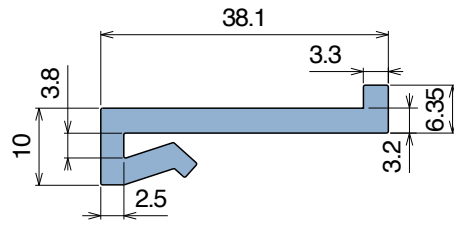

1027

Profilo "J" / J-Profile / J-Profil

Delivery: **Easy** **Standard** Fit on 3 mm (1/8")