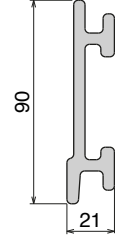

Pag 401

1077 RS
Fit on mm
50 x 6