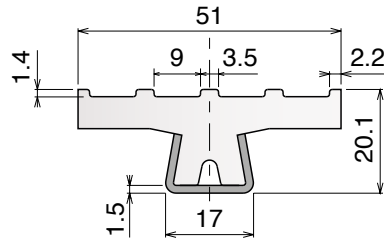

NEW 128 Guida conica / Guide rail / Konische Führung

Stainless steel profile thickness: 1,5 mm