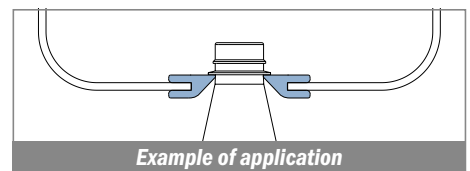

Article-Nr.	Material	Availability	Supply
107600B	BluLub	Stock item	30 m coils
107600	Ti-White	On request	30 m coils
107605	Blue	On request	30 m coils