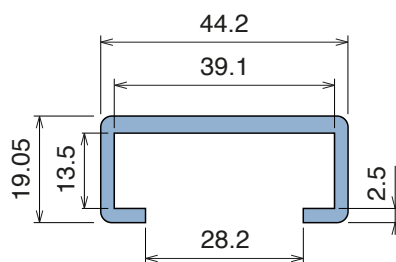

1044

Profilo "C" / C-Profile / C-Profil

Delivery: **Easy** **Standard** Fit on 38.1 x 12.7 mm