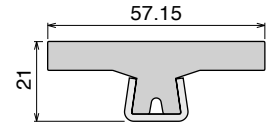

Guide rail

See product page for specific details and materials available. | Assembled with stainless steel profile AISI 304.

119

Pag 411

121

Pag 412

120

Pag 413

152

Pag 413

1067

Pag 414

143

Pag 414

122

Pag 415

123

Pag 415

140

Pag 416

146

Pag 416

124

Pag 417

141

Pag 417

142

Pag 418

125

Pag 418

144

Pag 419

184

Pag 419

145

Pag 420

1087

Pag 420

191

Pag 421

126

Pag 421

127

Pag 421

128

Pag 422

129

Pag 422

Bending machines and rollers

See product page for specific details.

198

Pag 423

199

Pag 423

151

Pag 424/425