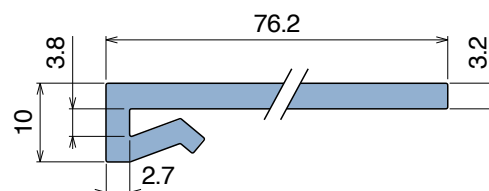

1033

Profilo "J" / J-Profile / J-Profil

Delivery: **Easy** **Standard** Fit on 3 mm (1/8")