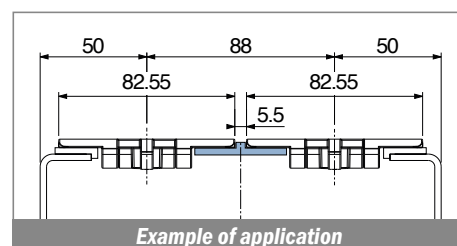

Article-Nr.	Material	Availability	Supply
10604	BluLub	On request	60 m coils
10601	Ti-White	Stock item	60 m coils
10605	Blue	On request	60 m coils
10602	Green	Stock item	60 m coils