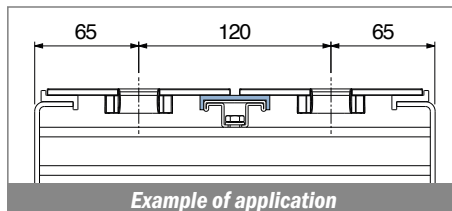

1080-1081

Guide estruse / Extruded profiles / Extrudiertes Profil

NEW 1080

Profilo "U" / U-Profile / U-Profil

Article-Nr.	Material	Availability	Supply
108000C	BluLub	On request	3 m bars
108003C	Ti-White	On request	3 m bars
108001C	Black	On request	3 m bars
108005C	Blue	On request	3 m bars
108002C	Green	On request	3 m bars