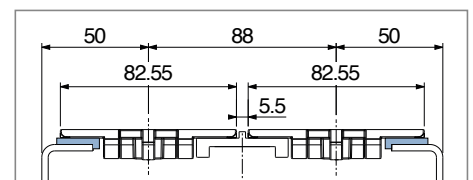

Article-Nr.	Material	Availability	Supply
15004	BluLub	On request	60 m coils
15003	Ti-White	On request	60 m coils
15001	Black	Stock item	60 m coils
15005	Blue	On request	60 m coils
15002	Green	Stock item	60 m coils

Example of application