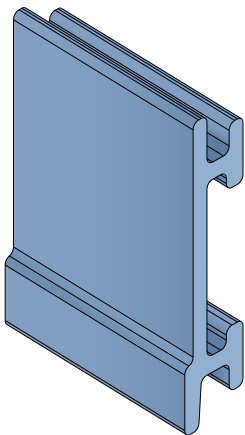

Guida laterale con salva etichetta

Side guide with lable saver / Seitenführung mit Etikettenschutz

Article-Nr.	Material	Availability	Supply
107720BLC	BluLub	Stock item	3 m bars
107721C	Black	On request	3 m bars
107725C	Blue	On request	3 m bars
107724C	Grey	On request	3 m bars

Plate

50 x 6 mm

Valid also for **RS** versions

Option of application - Plate