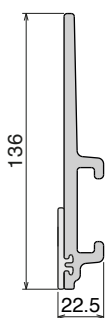

C-Profile

See product page for specific details and materials available.

1041 Fit on 25 x 5 mm

Pag 374

1082 Fit on 38,1 x 6,35 mm

Pag 374

1044 Fit on 38,1 x 12,7 mm

Pag 374

Pag 390

Pag 390

1052 Fit on 38,1 x 50,8 mm

Pag 391

180 Fit on 30,5 x 46 mm

Pag 391

Side guide rail USED WITH PLATE

See product page for specific details and materials available.

189
Fit on mm
40 x 8

Pag 396

189 Label saver
Fit on mm
40 x 8

Pag 396/397

1079 RS
Fit on mm
40 x 8

Pag 397

1079 RS
Fit on mm
40 x 8

Pag 397

189
Fit on mm
50 x 6

Pag 398

189 Label saver
Fit on mm
50 x 6

Pag 398/399

1096
Fit on mm
50 x 5

Pag 399

Side guide rail USED WITH PLATE AND CLAMP See product page for specific details and materials available.