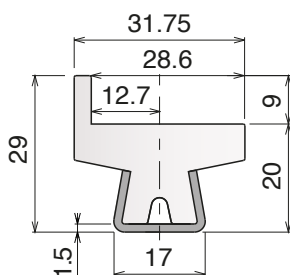

125 Guida conica / Guide rail / Konische Führung

Delivery: **Easy** Standard

Stainless steel profile thickness: 1,5 mm