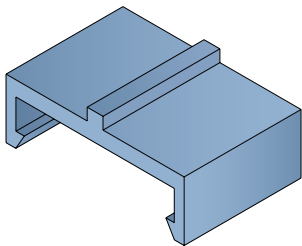

North America STANDARD