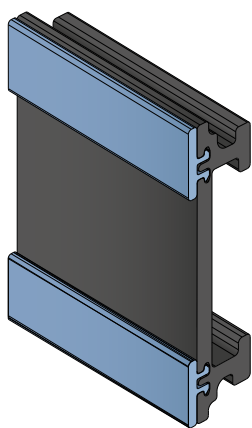

Guida laterale con salva etichetta

Side guide with lable saver / Seitenführung mit Etikettenschutz

VERSION A - Label saver 2 cm