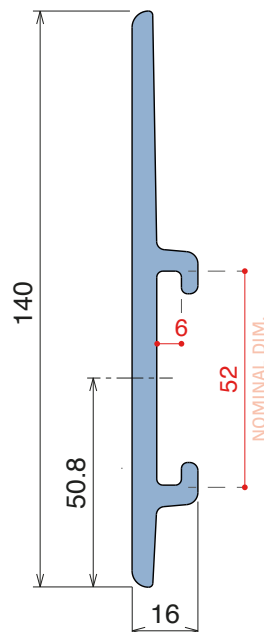

Article-Nr.	Material	Availability	Supply
109600BC	BluLub	Stock item	3 m bars
109600BLC	Blue	On request	3 m bars
109605C	Grey	On request	3 m bars

Plate
50 x 5 mm

Option of application - Plate

Easy Bendable