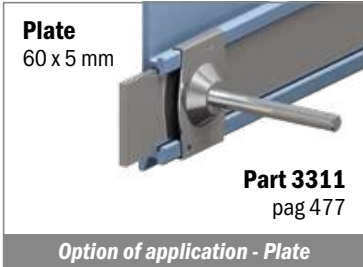

Single components

Easy Bendable

For the grooved version, just add "S" to the related Article Nr.

193/189

Guida laterale / Side guide / Seitenführung

Delivery: **Easy** **Standard** Fit on 60 x 5 mm

Article-Nr.	Material	Availability	Supply
19330BC	BluLub	Stock item	3 m bars
19335C	Blue	On request	3 m bars
19334C	Grey	On request	3 m bars