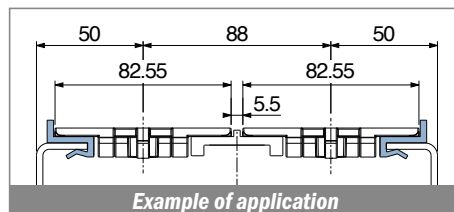

1020

Profilo "J" / J-Profile / J-Profil

Delivery: **Easy** **Standard** Fit on 3 mm (1/8")

North America STANDARD

Article-Nr.	Material	Availability	Supply
102000BC	BluLub	On request	3 m bars
102000B	BluLub	On request	6 m bars
102003C	Ti-White	Stock item	3 m bars
102003	Ti-White	Stock item	6 m bars
102001C	Black	On request	3 m bars
102001	Black	On request	6 m bars
102005C	Blue	On request	3 m bars
102005	Blue	On request	6 m bars
102002C	Green	On request	3 m bars
102002	Green	On request	6 m bars