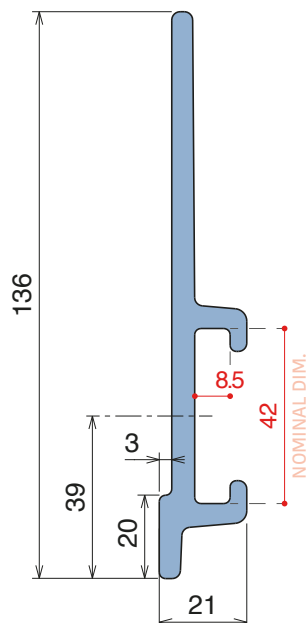

Article-Nr.	Material	Availability	Supply
18910BC	BluLub	Stock item	3 m bars
18910BLC	Blue	On request	3 m bars
18914C	Grey	Stock item	3 m bars

Plate
40 x 8 mm

Option of application - Plate

Part 117
Pag 410