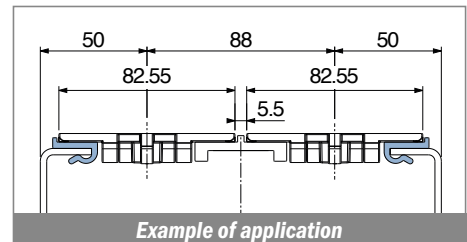

Article-Nr.	Material	Availability	Supply
10400B	BluLub	Stock item	60 m coils
10403	Ti-White	On request	60 m coils
10401	Black	Stock item	60 m coils
10405	Blue	On request	60 m coils
10402	Green	Stock item	60 m coils