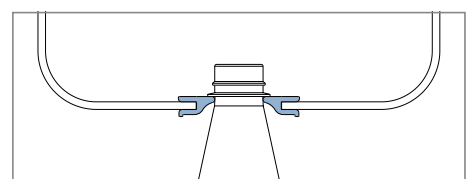

Article-Nr.	Material	Availability	Supply
106200B	BluLub	Stock item	30 m coils
106200	Ti-White	On request	30 m coils
106205	Blue	On request	30 m coils

Example of application