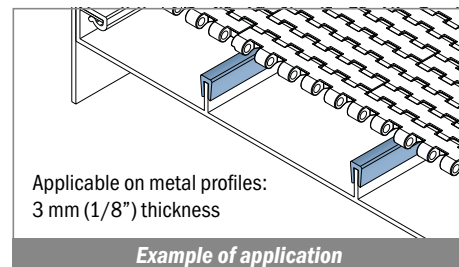

Article-Nr.	Material	Availability	Supply
100400B-30	BluLub	On request	30 m coils
100403-30	Ti-White	Stock item	30 m coils
100405-30	Blue	On request	30 m coils