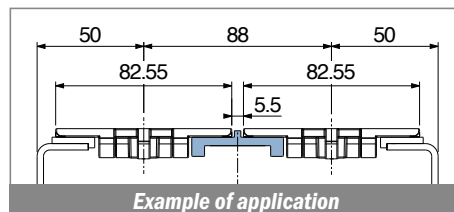

Article-Nr.	Material	Availability	Supply
14950BC	BluLub	On request	3 m bars
14950B	BluLub	On request	6 m bars
14953C	Ti-White	On request	3 m bars
14953	Ti-White	On request	6 m bars
14950C	Black	Stock item	3 m bars
14950	Black	On request	6 m bars
14955C	Blue	On request	3 m bars
14955	Blue	On request	6 m bars
14952C	Green	Stock item	3 m bars
14952	Green	On request	6 m bars