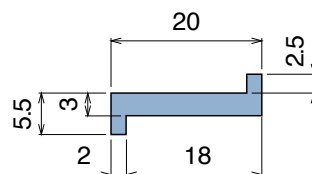

101

Profilo "Z" / Z-Profile / Z-Profil

Delivery: **Easy** **Standard**