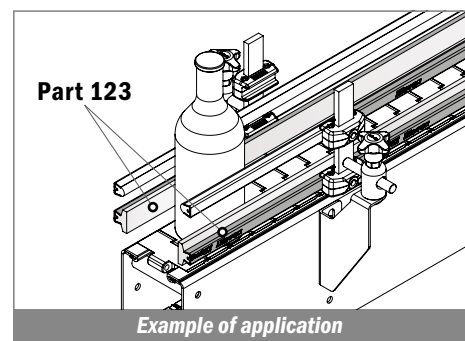

Article-Nr.	Material	Availability	Supply
12300BC	BluLub	On request	3 m bars
12301C	Ti-White	Stock item	3 m bars
12305C	Blue	On request	3 m bars