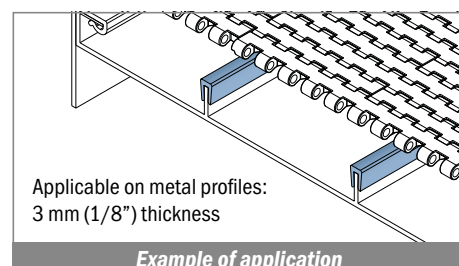

Article-Nr.	Material	Availability	Supply
108500BC	BluLub	On request	3 m bars
108500B	BluLub	On request	6 m bars
108500B-30	BluLub	On request	30 m coils
108503C	Ti-White	On request	3 m bars
108503	Ti-White	On request	6 m bars
108503-30	Ti-White	On request	30 m coils
108505C	Blue	On request	3 m bars
108505	Blue	On request	6 m bars
108505-30	Blue	On request	30 m coils