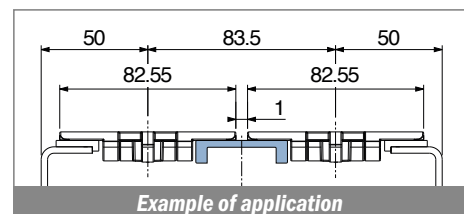

Article-Nr.	Material	Availability	Supply
17801BC	BluLub	Stock item	3 m bars
17801B	BluLub	On request	6 m bars
17801B-30	BluLub	Stock item	30 m coils
17803C	Ti-White	On request	3 m bars
17803	Ti-White	On request	6 m bars
17803-30	Ti-White	Stock item	30 m coils
17801C	Black	Stock item	3 m bars
17801	Black	On request	6 m bars
17801-30	Black	On request	30 m coils
17805C	Blue	On request	3 m bars
17805	Blue	On request	6 m bars
17805-30	Blue	On request	30 m coils
17802C	Green	Stock item	3 m bars
17802	Green	On request	6 m bars
17802-30	Green	Stock item	30 m coils