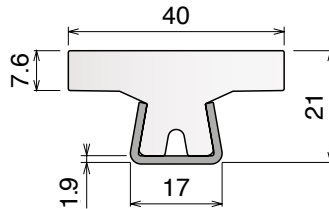

Stainless steel profile thickness: 1,9 mm