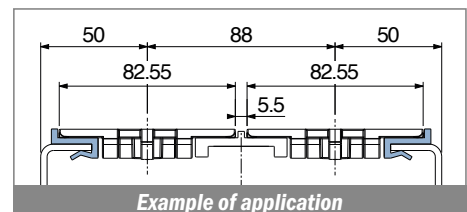

1023

Profilo "J" / J-Profile / J-Profil

Delivery: **Easy** **Standard** Fit on 3 mm (1/8")

North America STANDARD

Article-Nr.	Material	Availability	Supply
102300BC	BluLub	On request	3 m bars
102300B	BluLub	On request	6 m bars
102303C	Ti-White	Stock item	3 m bars
102303	Ti-White	On request	6 m bars
102305C	Blue	On request	3 m bars
102305	Blue	On request	6 m bars