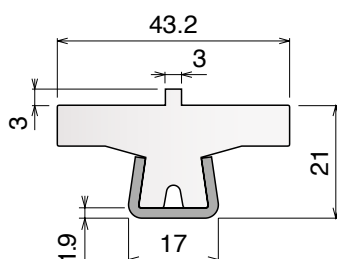

Article-Nr.	Material	Availability	Supply
14260BC	BluLub	On request	3 m bars
14263	Ti-White	On request	3 m bars
14263BLC	Blue	On request	3 m bars

125 Guida conica / Guide rail / Konische Führung

Delivery: **Easy** Standard