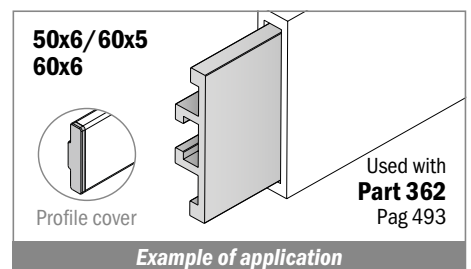

Used with Part:
158 - 187 - 189 - 193
1057 - 1075 - 1077 - 1078

Article-Nr.	A	B	Availability	Supply	Profile cover
15901C	50	6	Stock item	3 m bars	301411
15901	50	6	On request	6 m bars	301411
108801C	60	5	Stock item	3 m bars	301412
108801	60	5	On request	6 m bars	301412
108901C	60	6	Stock item	3 m bars	301413
108901	60	6	On request	6 m bars	301413