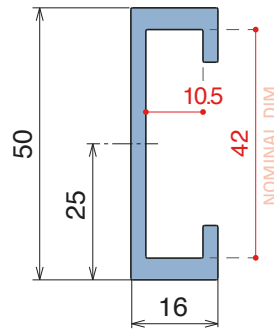

Plate
40 x 8 mm

Option of application - Plate

Part 117
Pag 410

Option of application - M-Profile

Part 1055
Pag 410

Option of application - Guide

137 Guida laterale / Side guide / Seitenführung

Delivery: **Easy** **Standard** Fit on 40 x 10 mm