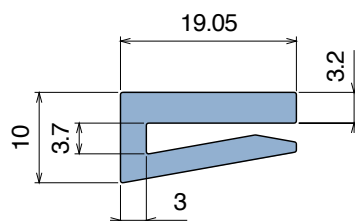

1016

Profilo "J" / J-Profile / J-Profil

Delivery: **Easy** **Standard** Fit on 3 mm (1/8")