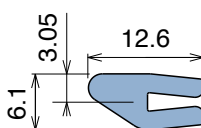

1072 Guida collo / Neck guide / Nackenführung

Delivery: **Easy** **Standard** Fit on 1.8 - 2 mm