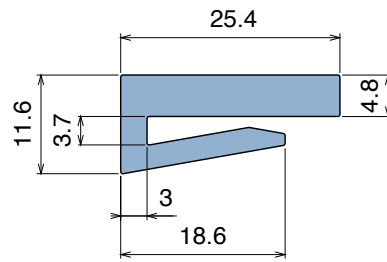

1018

Profilo "J" / J-Profile / J-Profil

Delivery: **Easy** **Standard** Fit on 3 mm (1/8")