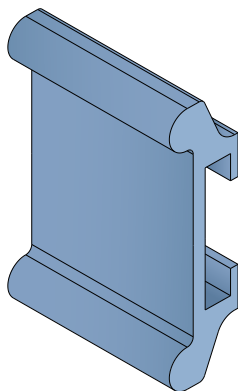

183 Guida laterale / Side guide / Seitenführung

Delivery: **Easy** **Standard** Fit on 40 x 8 mm