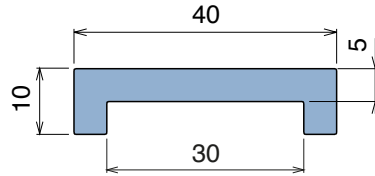

1059

Profilo "U" / U-Profile / U-Profil

Delivery: **Easy** **Standard** Coils available