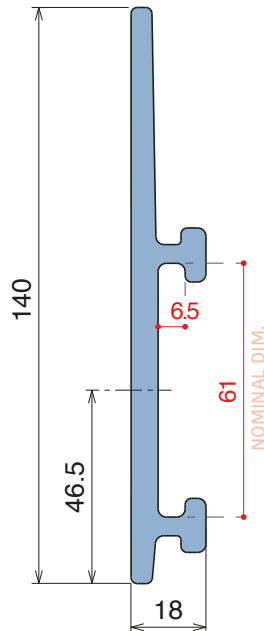

193/189

Guida laterale / Side guide / Seitenführung

Delivery: **Easy** **Standard** Fit on 60 x 5 mm