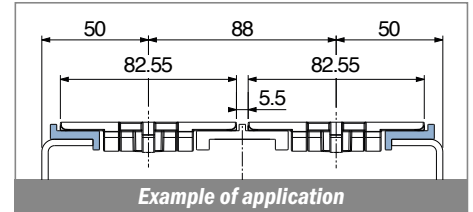

Article-Nr.	Material	Availability	Supply
10202B	BluLub	Stock item	60 m coils
10203	Ti-White	On request	60 m coils
10201	Black	Stock item	60 m coils
10205	Blue	On request	60 m coils
10202	Green	Stock item	60 m coils