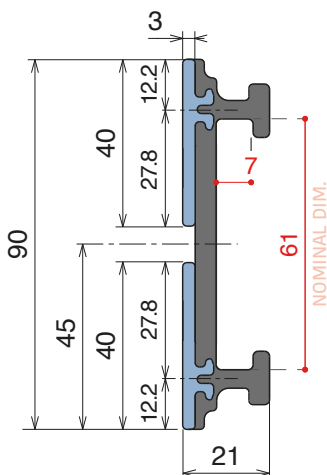

VERSION B - Label saver 4 cm

Article-Nr.	Version	Material	Availability	Supply
107800	A	Black+ BluLub	On request	3 m bars
107801	B	Black+ BluLub	On request	3 m bars

Base profile

Art-Nr.	Supply
107891	3 m bars

Label saver 2 cm

Art-Nr.	Supply
18987	30 m coils

Label saver 4 cm

Art-Nr.	Supply
18988	30 m coils

Label saver 2 cm and 4 cm can also be combined together to obtain different version.

Single components

Easy Bendable

For the grooved version, just add "S" to the related Article Nr.