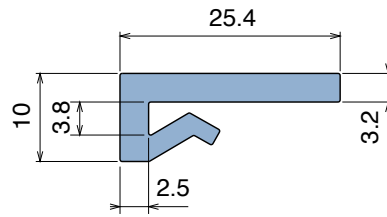

1021

Profilo "J" / J-Profile / J-Profil

Delivery: **Easy** **Standard** Fit on 3 mm (1/8")