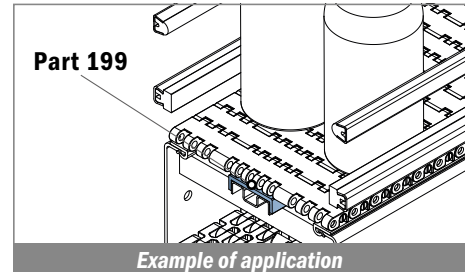

Article-Nr.	Material	Availability	Supply
19976BC	BluLub	On request	3 m bars
19976B	BluLub	On request	6 m bars
19976C	Ti-White	Stock item	3 m bars
19976	Ti-White	On request	6 m bars
19976BLC	Blue	On request	3 m bars
19976BL	Blue	On request	6 m bars