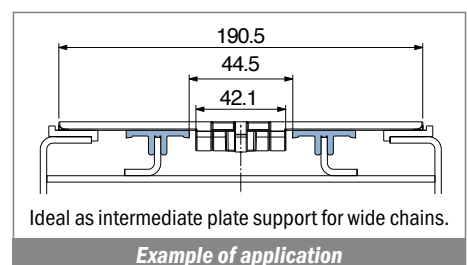

Supports available
Part 230/231
Pag 446

108 Profilo T / T-profile / T-Profil

Delivery: **Easy** **Standard**

Article-Nr.	Material	Availability	Supply
10800BC	BluLub	On request	3 m bars
10800B	BluLub	Stock item	6 m bars
10803C	Ti-White	On request	3 m bars
10803	Ti-White	On request	6 m bars
10801C	Black	Stock item	3 m bars
10801	Black	On request	6 m bars
10805C	Blue	On request	3 m bars
10805	Blue	On request	6 m bars
10802C	Green	Stock item	3 m bars
10802	Green	Stock item	6 m bars