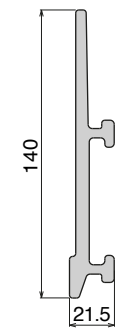

Pag 407/408

1075 RS
Fit on mm
60 x 6