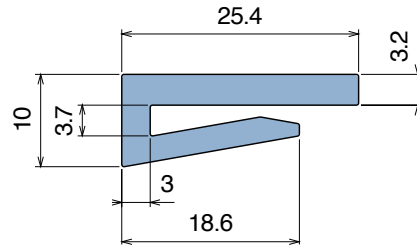

1017

Profilo "J" / J-Profile / J-Profil

Delivery: **Easy** **Standard** Fit on 3 mm (1/8")