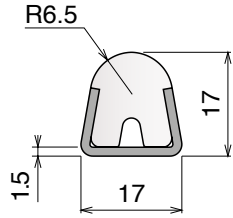

Materiale / Material / Materialien:
Profilo metallico: Acciaio inox AISI 304
Metal profile: Stainless steel AISI 304
Metallprofil: Edelstahl AISI 304

119 Guida conica / Guide rail / Konische Führung

Delivery: **Easy** **Standard**

Stainless steel profile thickness: 1,5 mm