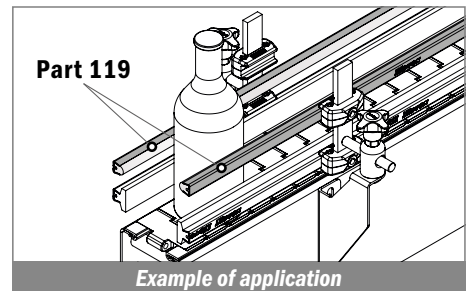

Article-Nr.	Material	Availability	Supply
11963B	BluLub	On request	3 m bars
11967B	BluLub	On request	6 m bars
11963	Ti-White	Stock item	3 m bars
11967	Ti-White	On request	6 m bars
11964C	Blue	On request	3 m bars
11964	Blue	On request	6 m bars