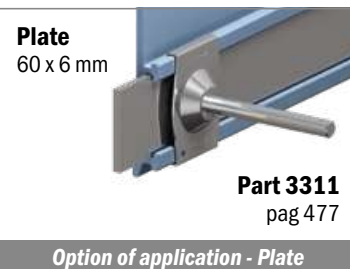

Single components

Easy Bendable

For the grooved version, just add "-S" to the related Article Nr.

187 Guida laterale / Side guide / Seitenführung

Delivery: **Easy** **Standard** Fit on 60 x 6 mm

Article-Nr.	Material	Availability	Supply
18710BC	BluLub	Stock item	3 m bars
18705C	Blue	On request	3 m bars
18714C	Grey	On request	3 m bars