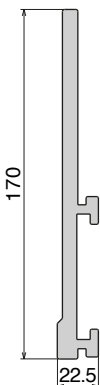

Pag 409

117
Stainless steel
Fit on mm
40 x 6
40 x 8
40 x 10

Pag 410

1055
Stainless steel
Fit on mm
40 x 8
50 x 6

Pag 410

159 - 1088 - 1089
Stainless steel
Fit on mm
50 x 6
60 x 5
60 x 6

Pag 410