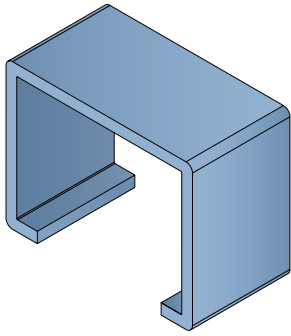

1052 Copri profilo / Bar cover / Abdeckprofil

Delivery: **Easy** **Standard** Fit on 38.1 x 50.8 mm (1-1/2"x2")