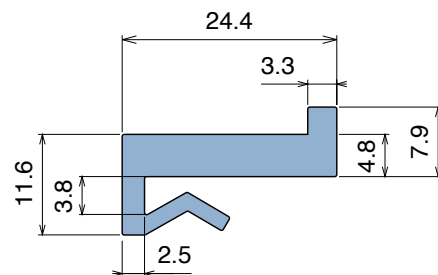

1019

Profilo "J" / J-Profile / J-Profil

Delivery: **Easy** **Standard** Fit on 3 mm (1/8")