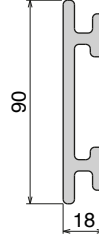

Pag 401

1077 Label saver
Fit on mm
50 x 6