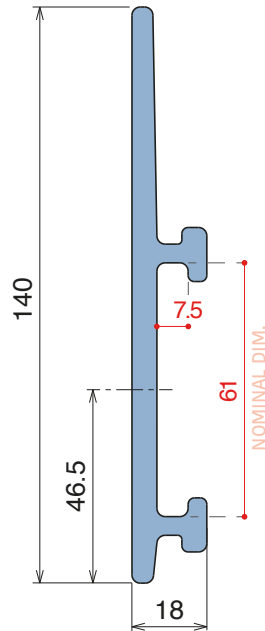

193 Guida laterale / Side guide / Seitenführung

Delivery: **Easy** **Standard** Fit on 60 x 6 mm