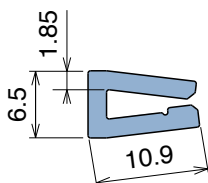

1068

Profilo "J" / J-Profile / J-Profil

Delivery: **Easy** **Standard** Fit on 1,8 to 2 mm